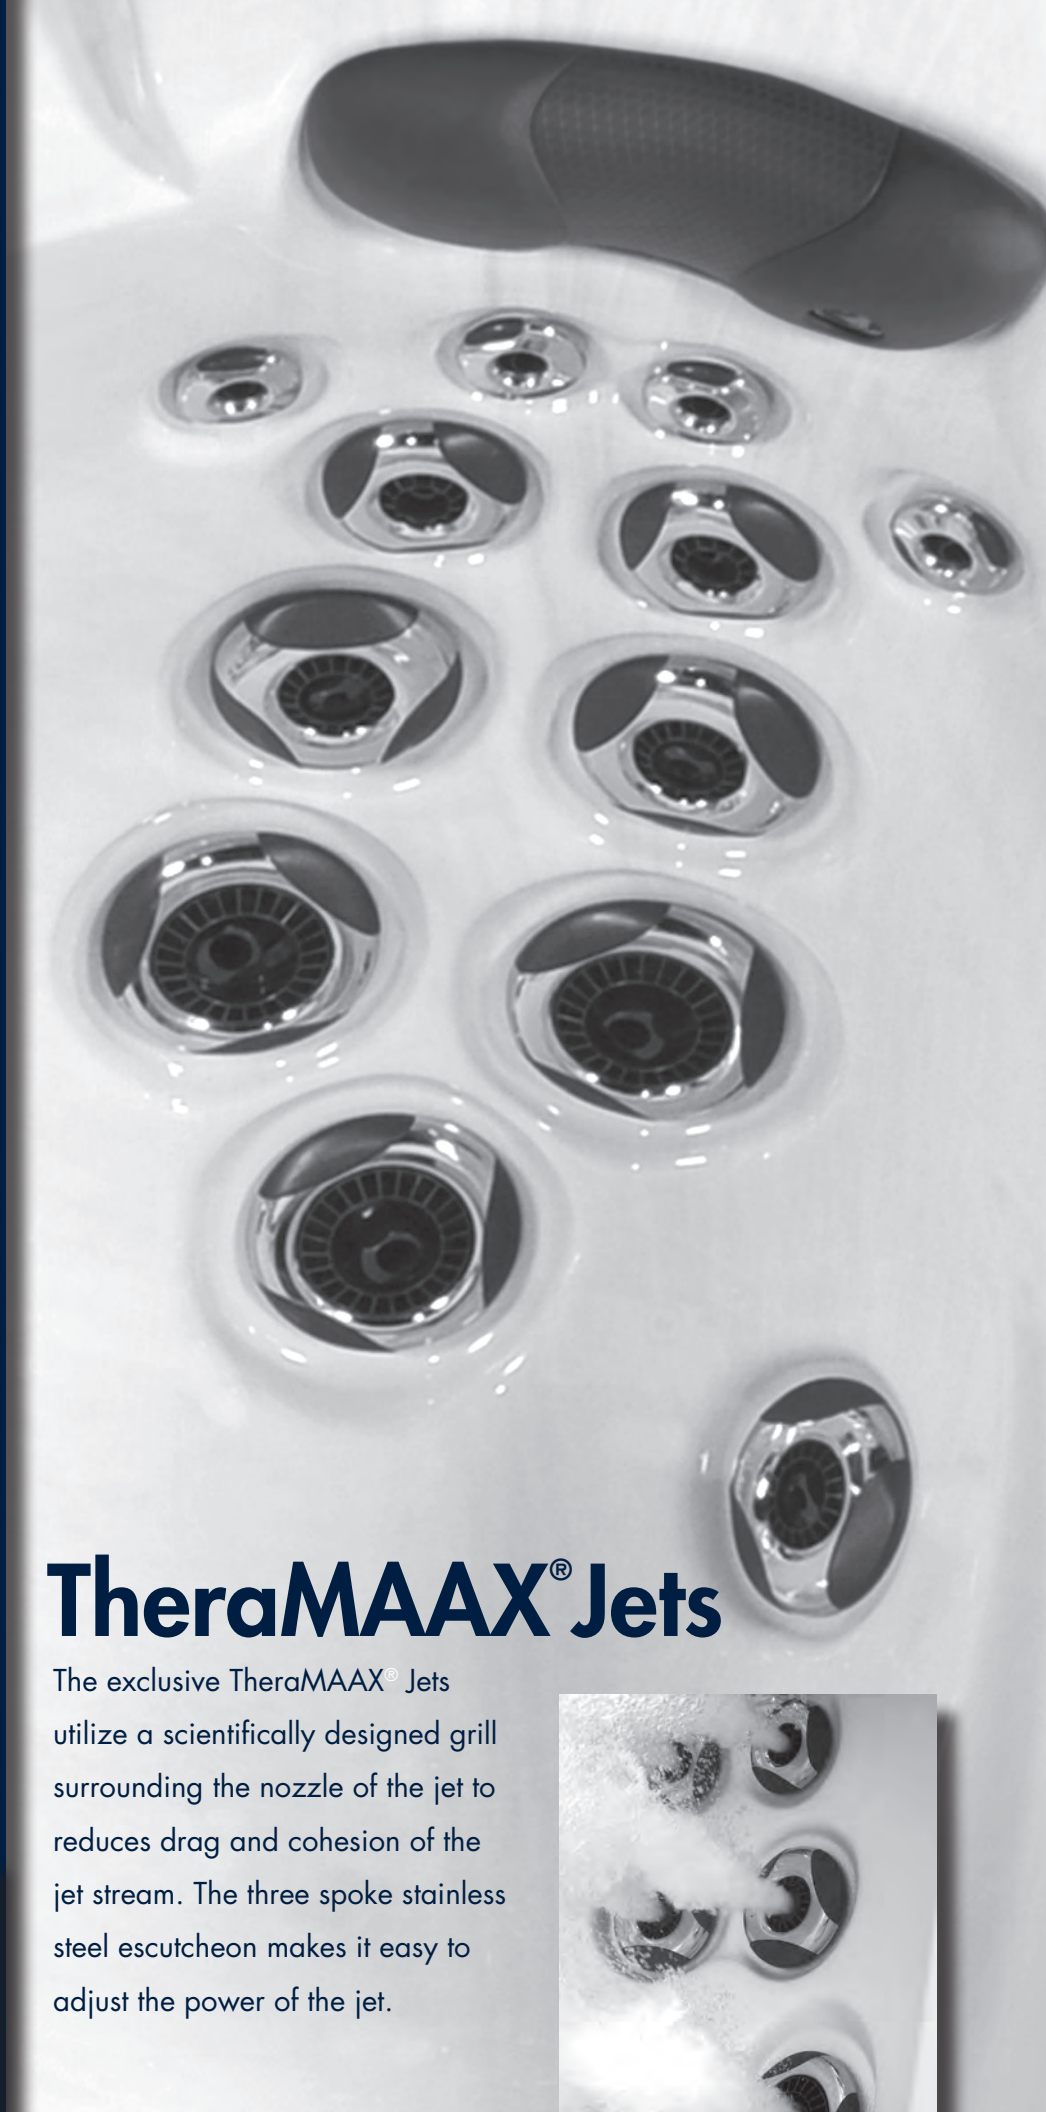

TheraMAAX® Jets

The exclusive TheraMAAX® Jets utilize a scientifically designed grill surrounding the nozzle of the jet to reduce drag and cohesion of the jet stream. The three spoke stainless steel escutcheon makes it easy to adjust the power of the jet.