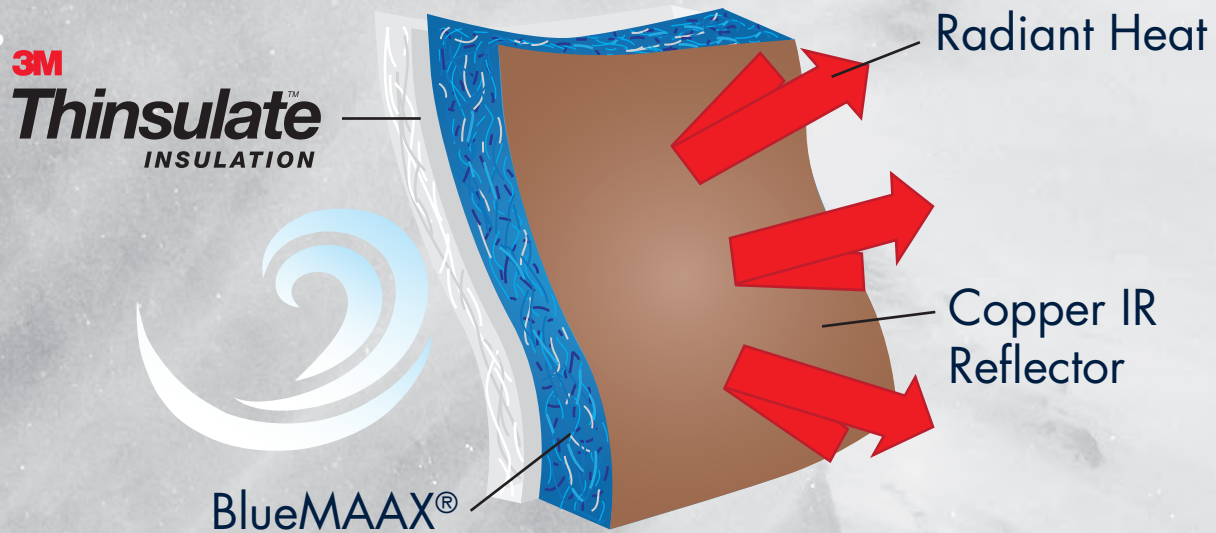

Northern Exposure

Northern Exposure® is the ultimate hot tub insulation system. This patent pending thermal barrier technology recycles the free heat energy for more efficient heating and lower energy costs. All four sides of the spa, plus the floor and cover are lined with reflective copper material to reflect radiant heat energy generated from the pumps back into the spa. Heat is absorbed back into the plumbing helping raise and maintain water temperature. Finally the entire exterior of the hot tub is wrapped in 3M Thinsulate® Insulation, the same incredible material utilized in winter clothing. This three layer patent pending system ensures energy created by the spa stays in the spa.