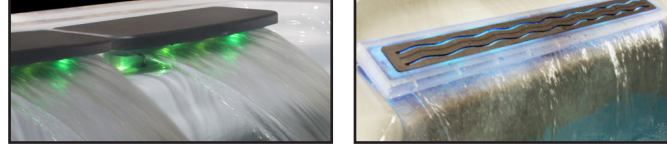

Standard

- 6 in. Maximum Tapered ASTM Cover
- Advanced Digital Control System: Color LCD Panel, WiFi Ready (Module Required), Multi-language Interface
- Heater: 5.5 kW for North America (60 Hz), 3.0 kW for Export (50 Hz)
- Maintenance Free Kingwood Cabinet
- 18 in. Grab Rails: (2) EP-14/EP-15/EP-16, (1) EP-12
- Dual 9 in. Waterfall (EP-15/EP-16)
- Full Foam with ABS Bottom (EP-12/EP-14/EP-15)
- 12 V - 5 in. Spa Light
- Hi-Flo Circulation System
- Ozonator/Crystal ProPure™/AOP™ Ready

Kingwood Cabinet

- Maintenance Free Cabinets

Warranty

- Lifetime Structure
- 7 Year Surface
- 5 Year Parts, Labor, Plumbing and Electrical
- 2 Year Cabinet

Aquatic Training System

ROWING

- Rowing Bars

Smooth, low-impact, and non-load bearing, rowing spreads the exercise intensity evenly over the body's three major muscle groups: the torso, legs, and arms. This **even distribution of exercise** helps tone all muscles, instead of just one group.

STRENGTH TRAINING

- Resistant Cords, Clips, and Handles

Resistance cords are used in the TidalFit pool for curls, tricep extensions, chest presses, shoulder pulls, and back pulls. These upper body exercises are specifically designed to **build strength** and lumbar core stability. The cords vary in size to accommodate beginners to advanced conditioning.

AQUA TREADMILL

- Stationary Resistant Swim Tether

The resistance swimming tether training system adds dimension to the range of the TidalFit exercise options. The buoyancy of water provides a virtually weightless environment, allowing you to walk with minimal stress on joints and bones. Walking against the resistance of water also increases the rate at which you **burn calories** and strengthen muscles.