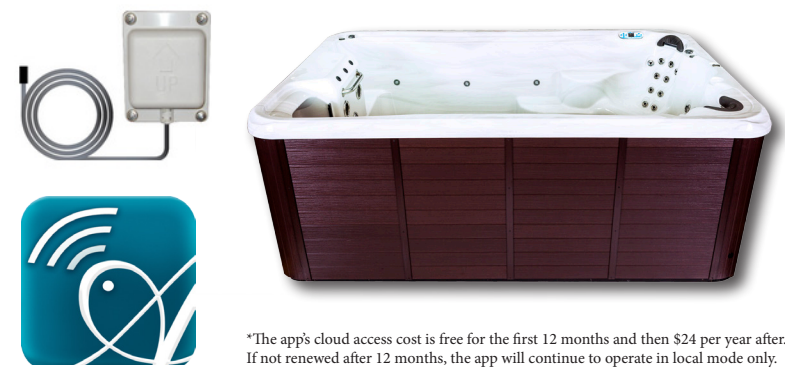

# The innovative DirectFlow®

the motor and direct plumbing system combined with the Variable Flow Control (VFC) provides the user the ultimate control to alter the massage level desired.

Available on all models, this is the perfect addition to every home workout session. Each workout can now end with a individually controlled hydrotherapy massage to rejuvenate sore muscles.

### • YOU CONTROL •

Custom and Wide Range of Pressure, Flow Rate, and Motor Power (Amperage Draw)

## WiFi App Control

The **WORLDWIDE APP MODULE OPTION**, allows you to access your hot tub using an App on your smart device (Android™ or iPhone®) via a direct connection anywhere in the local proximity of your tub. Gain access anywhere in your house that you can connect to your local WiFi network, or anywhere in the world you have an internet connection to your smart device via 3G, 4G, or WiFi hot spots.

With the App, you can ensure that your hot tub will be ready whenever you want to take a dip. The App provides full interface control so you can set the temperature, turn pumps on and off and even set filtration cycles - all from your smartphone or tablet.