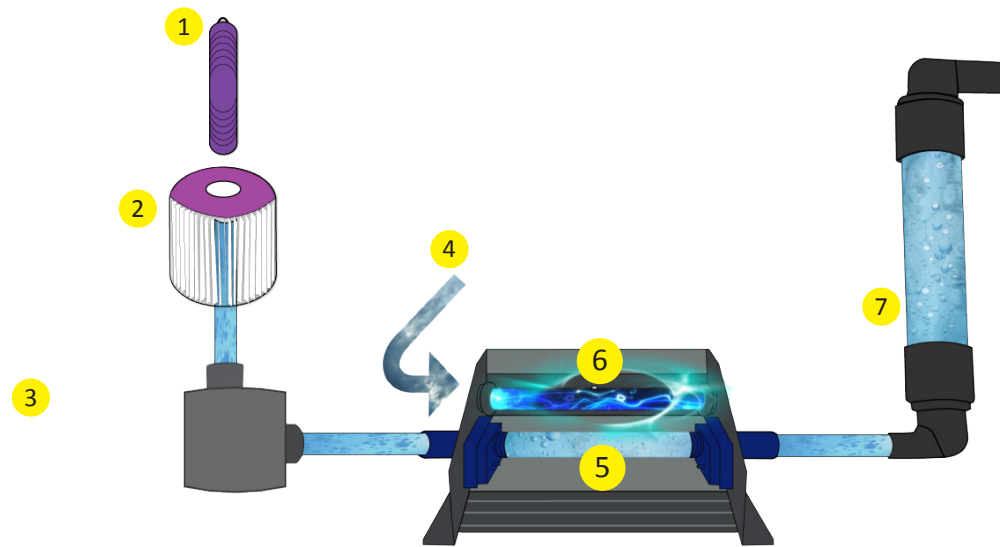

Crystal AOP™

The Crystal AOP ProPure Advanced Oxidation combines the Nature2® option, Microfiltration, high efficiency Circulation Pump, UVC, Ozone and ProPure Mixer to create the most advanced oxidation process (AOP) for water purification.

How it works

1. Spa water enters the optional Nature2® stick where silver and copper minerals naturally destroy bacteria.
2. Contaminants are then trapped in the Microfilter.
3. Water is cycled through the high efficiency Circulation Pump filtering water up to 30 gallons per minute.
4. Air enters unit where the UV Bulb converts it to Ozone and Hydroxyls. (Bulb rated 20,000 life hours.)
5. Water enters the AOP Unit through the injector, drawing Ozone and Hydroxyls from the chamber. Static mixer combines water, Ozone and Hydroxyls in a scrambled flow.
6. Water irradiated by Gericidal UVC converts ozone to Hydroxyl Radicals through Advance Oxidation Processing. Contaminants are destroyed by intense Gericidal UVC, Ozone, and Hydroxyl Radicals.
7. Water exits the unit to the ProPure Mixer, where water and air is mixed to keep ozone concentrated and isolated to maximize purification to produce the purest sanitized spa water possible.

Crystal ProPure™

Water Purification combines the Ozonator, Dynamic Injector, and the ProPure Mixing Chamber. All components work together to create an innovative water purification system.