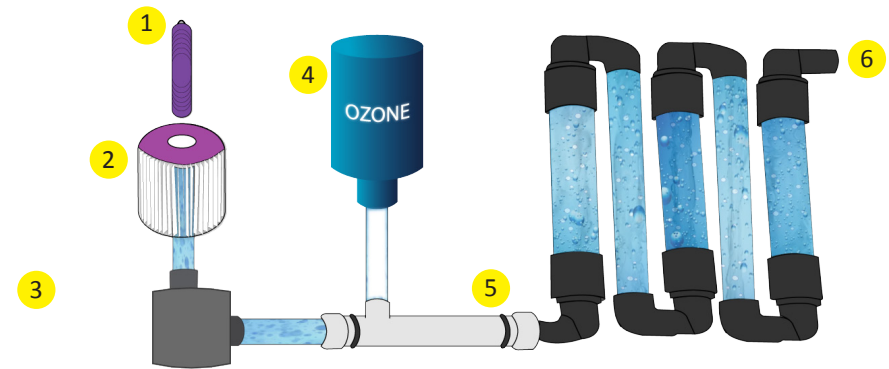

How it works

1. The Nature2® option is a patented technology uses silver and copper minerals to naturally destroy bacteria and algae.
2. The Microfiltration removes contaminants such as dirt, metals, and oil by water passage through a microporous membrane.
3. Water is cycled through the high efficiency Circulation Pump filtering water up to 30 gallons per minute.
4. Oxygen Molecules are split by electrodes and then Oxygen Atoms unite with other oxygen molecules to produce high output ozone.
5. The ozone generator produces ozone and the Dynamic Injector then shoots ozone into the ProPure Mixing Chamber, where it mixes with water and air. This chamber keeps the ozone concentrated in a small body of water. The isolated chamber allows the ozone to remain undiluted, hence it can efficiently kill more bacteria, fungi, and viruses than if it was directly injected into the entire spa.
6. Water exits the unit and flows into the spa resulting in clean and Purified spa water.