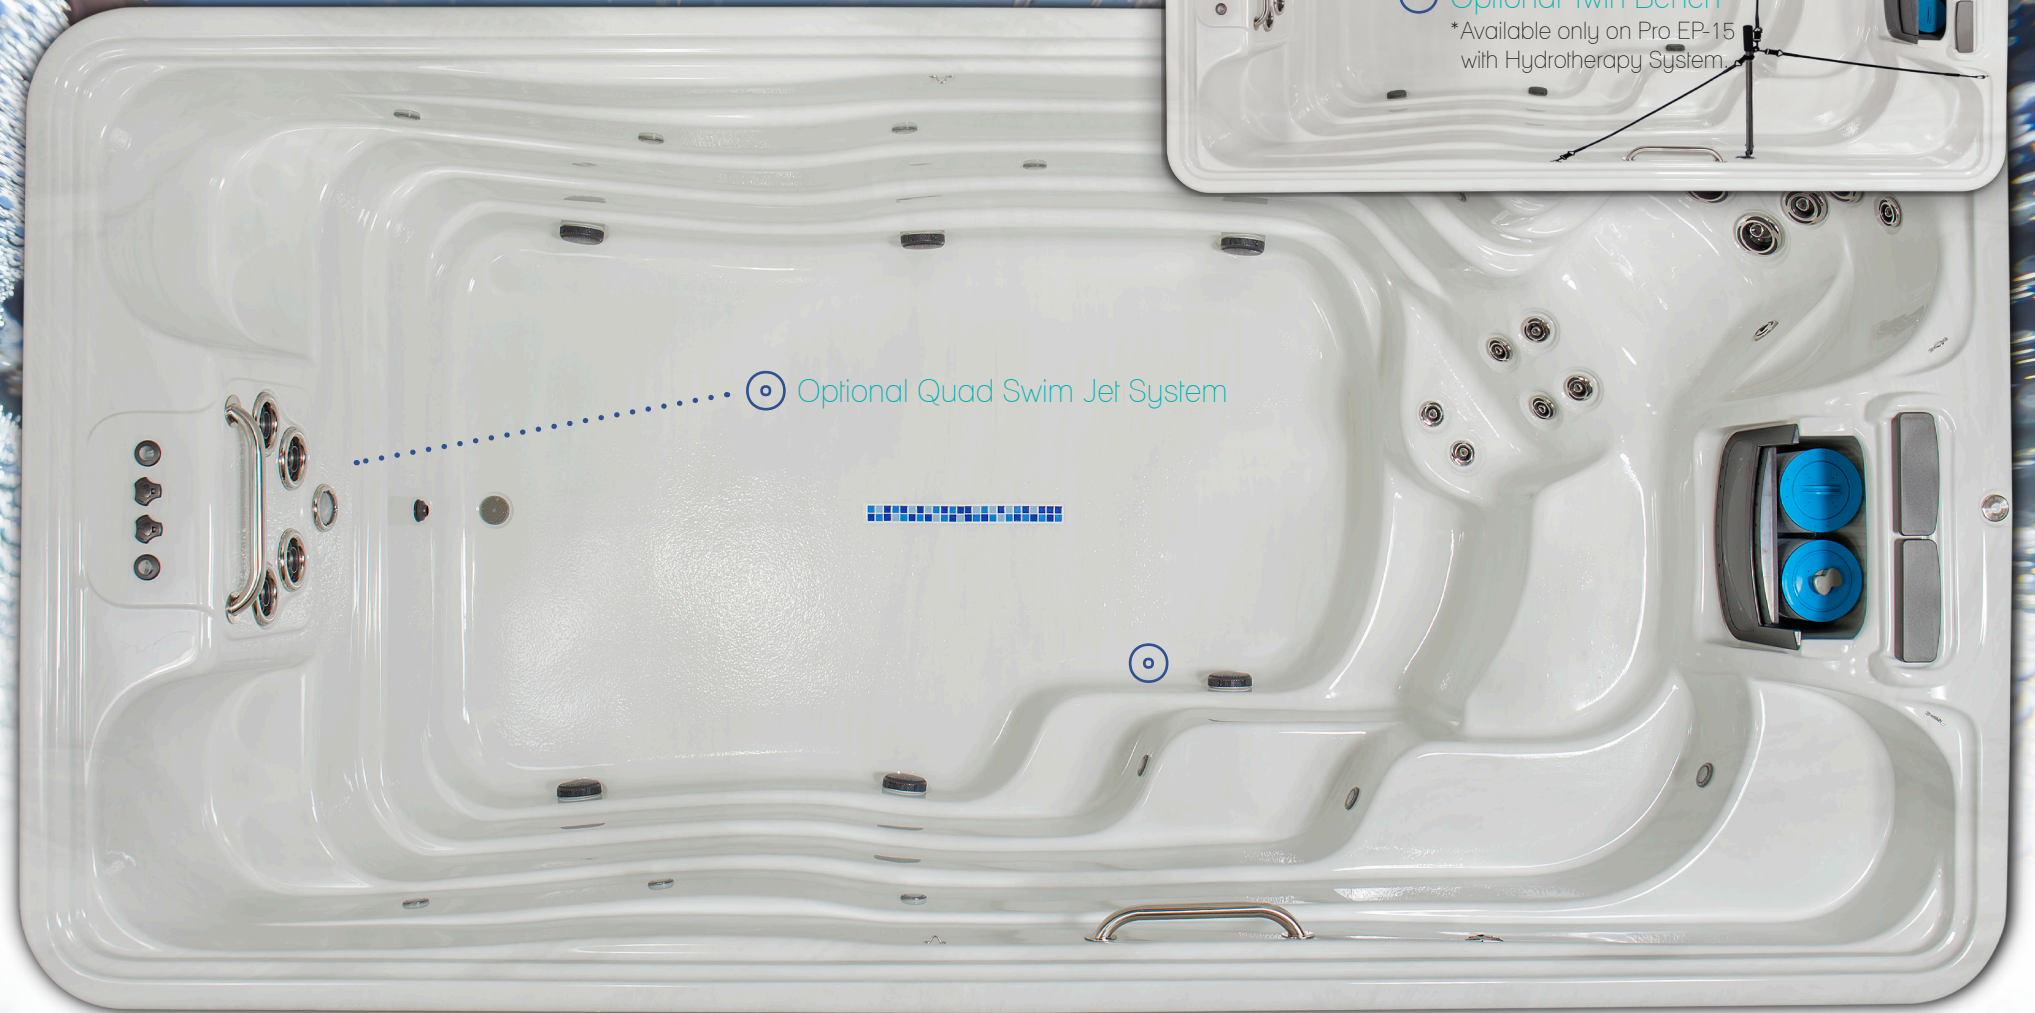

Dimensions

180x91x60 in. [457 x 231 x 152 cm]

Water Capacity

1,850 gal [7,000 L]

Dry Weight

2,400 lbs [1,088 kg]

Filled Weight

17,829 lbs [8,087 kg]

Heater

5.5 kW - 60 Hz [3.0 kW - 50 Hz]

Filter

(2) 75 sq ft Filters

Optional Twin Bench

*Available only on Pro EP-15 with Hydrotherapy System.

Optional Quad Swim Jet System

Pro EP-15

Available in:

- Semi In-Ground
- Above Ground

Optional Swim Jets & Hydrotherapy Systems

Quad Swim Jet System:

- 4 Adjustable Swim Jets (175 GPM Rated)
- (2) 4.0 HP 1-Spd Swim Pump

Hydrotherapy System:

- DirectFlow® with 18 Helix Jets
- 5.0 BHP 1-Spd Pump
- Optional Twin Bench:
  8 Helix Jets & 6.0 BHP 1-Spd Pump