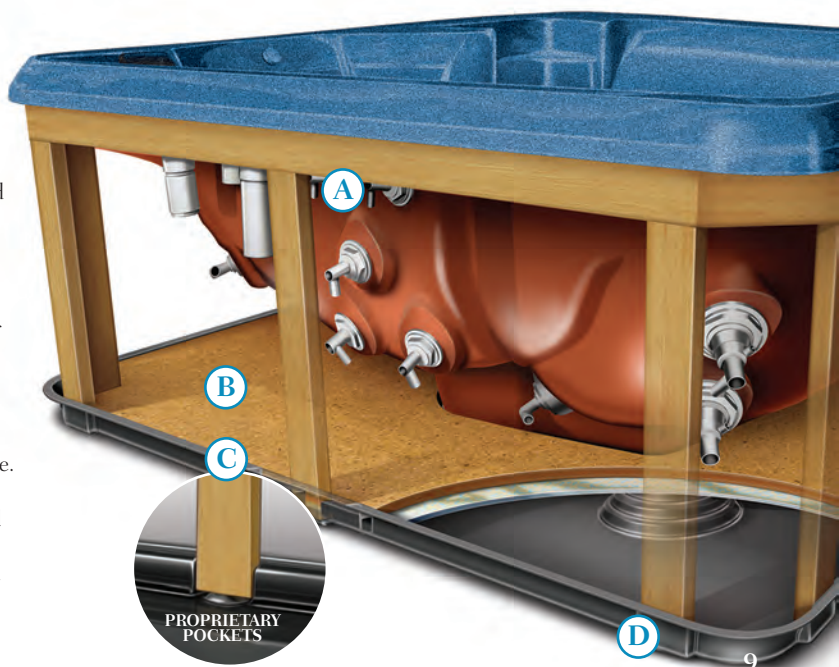

Available on most Designer, Aquatic and Fitness Series spas.

- **A STRUCTURAL SUPPORT:** 2" x 6" vertical supports and 2" x 4" horizontal beams create a frame strong enough to support ten times the average spa weight. This design minimizes movement which prevents frame racking and assures longevity. It's also strong enough to sustain a spa shell filled with water with all exterior panels off, allowing for improved quality control in water testing and easy, less expensive repair costs if the spa should ever require service in the future.
- **B FOUNDATION PLATFORM:** All spa components are mounted on a solid raised platform that provides easy access and acts an additional layer of insulation to the base of the spa.
- **C PROPRIETARY POCKETS:** Unique proprietary pocket design eliminates direct ground contact of all structural supports. This helps maintain structural integrity and prevents the frame from shifting over time.
- **D THERMOFORMED BASE:** Our proprietary 3" high ThermoFormed base is fully insulated and is designed to add energy efficiency, helps protect all electrical components, and evenly distributes the weight of an operational spa.