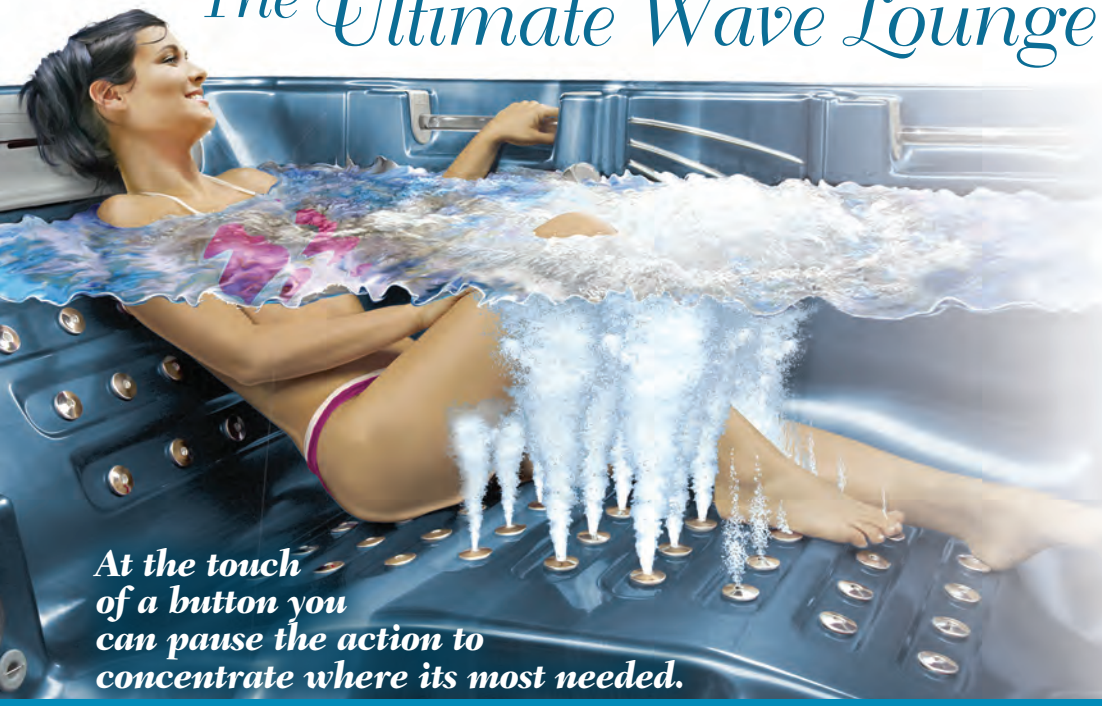

# The Ultimate Wave Lounge

*At the touch of a button you can pause the action to concentrate where its most needed.*

*First a cluster of jets massages your neck, back, and shoulders.*

*Next the massaging action moves to lower back and buttocks.*