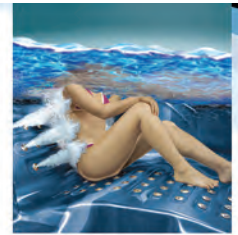

The Ultimate Wave Lounge

At the touch of a button you can pause the action to concentrate where its most needed.

First a cluster of jets massages your neck, back, and shoulders.

Next the massaging action moves to lower back and buttocks.

Seconds later your thighs, knees, and calves are totally relaxed.

Finally, your feet, an area that craves massaging therapy each day.

Only ThermoSpas hot tubs offer Total Control Therapy

Imagine enjoying your ThermoSpas with friends. While you're experiencing a powerful, invigorating massage, one of your friends can be enjoying a mild massage; and another can quietly relax in still, tranquil water.

Patented Throttle Control Valve

This ability to independently control the action of each seat without affecting other areas can only be experienced with the use of multiple pumps and ThermoSpas patented Throttle Control Valve. It allows you to adjust the intensity of an entire seating area from a mild tingling sensation to a powerful jet action or anywhere in between.

Patented Pillow Jets

A stream of water from a soft, luxurious pillow soothes neck and shoulder tension. An independent valve allows you to control the intensity. The result? A perfect neck massage every time!