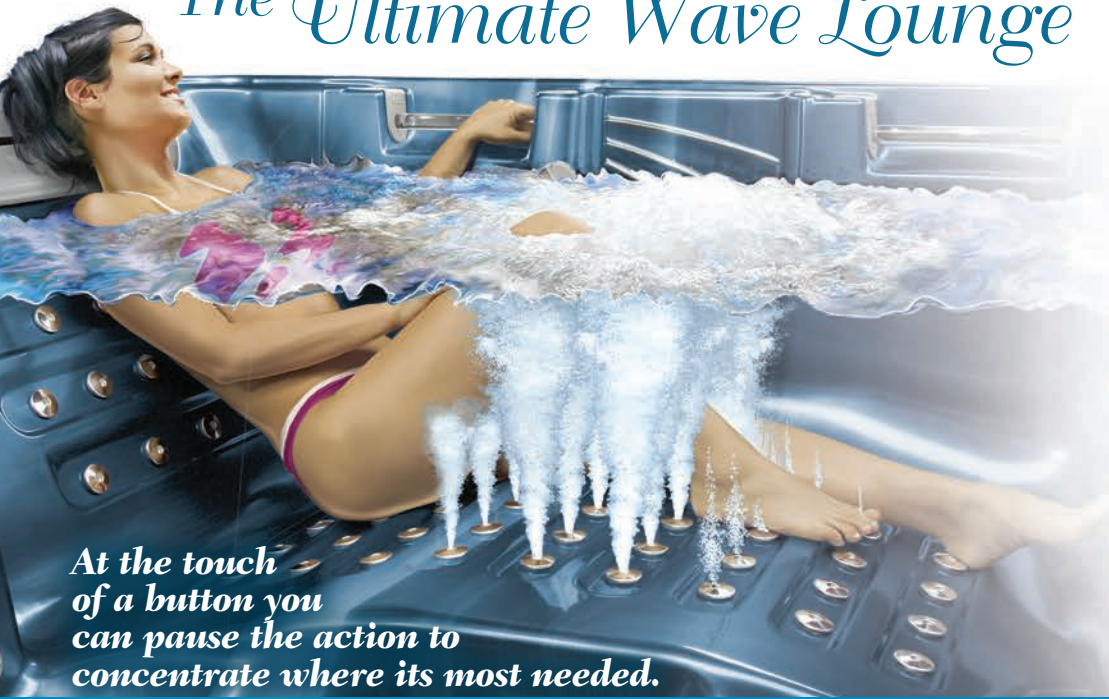

# The Ultimate Wave Lounge

*At the touch of a button you can pause the action to concentrate where its most needed.*

*First a cluster of jets massages your neck, back, and shoulders.*

*Next the massaging action moves to lower back and buttocks.*