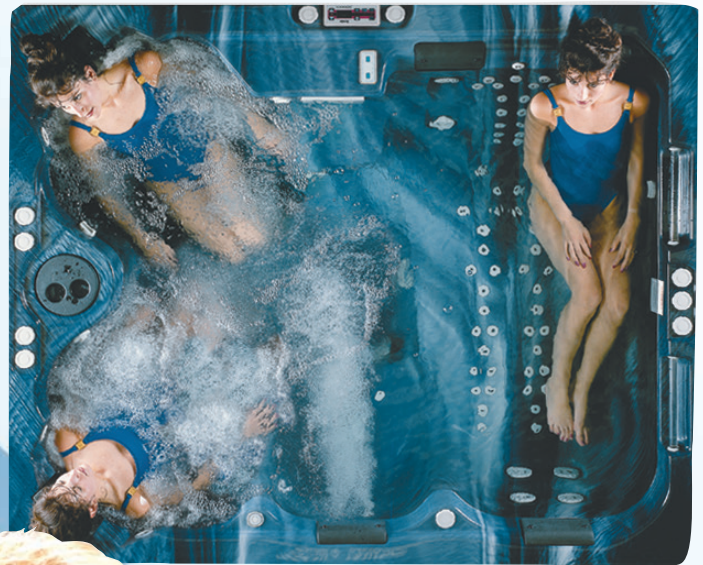

The Ultimate Wave Lounge

At the touch of a button you can pause the action to concentrate where its most needed.

First a cluster of jets massages your neck, back, and shoulders.

Next the massaging action moves to lower back and buttocks.

Seconds later your thighs, knees, and calves are totally relaxed.

Finally, your feet, an area that craves massaging therapy each day.

Only ThermoSpas hot tubs offer Total Control Therapy

Imagine enjoying your ThermoSpas with friends. While you're experiencing a powerful, invigorating massage, one of your friends can be enjoying a mild massage; and another can quietly relax in still, tranquil water.

Patented Throttle Control Valve

This ability to independently control the action of each seat without affecting other areas can only be experienced with the use of multiple pumps and ThermoSpas patented Throttle Control Valve. It allows you to adjust the intensity of an entire seating area from a mild tingling sensation to a powerful jet action or anywhere in between.

Patented Pillow Jets

A stream of water from a soft, luxurious pillow soothes neck and shoulder tension. An independent valve allows you to control the intensity. The result? A perfect neck massage every time!