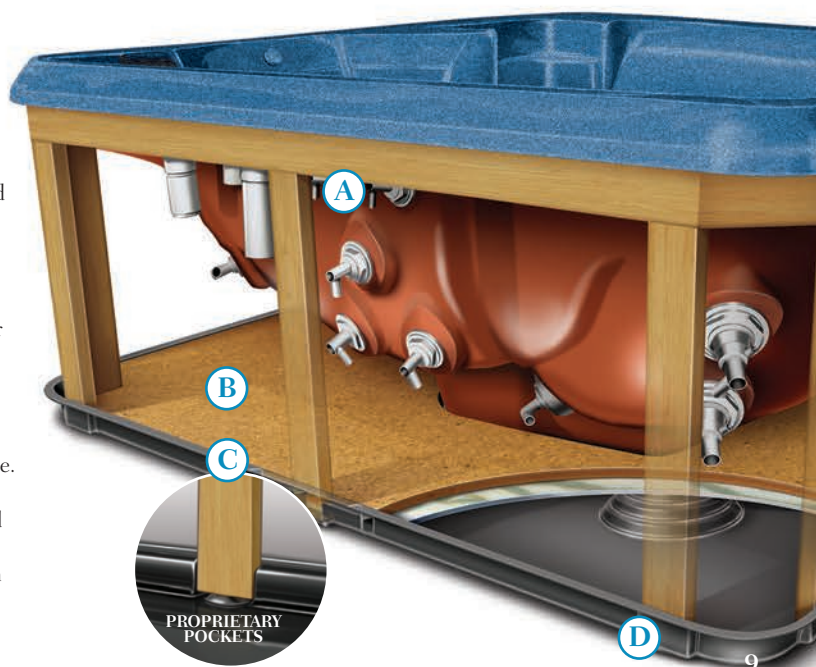

- **A STRUCTURAL SUPPORT:** 2" x 6" vertical supports and 2" x 4" horizontal beams create a frame strong enough to support ten times the average spa weight. This design minimizes movement which prevents frame racking and assures longevity. It's also strong enough to sustain a spa shell filled with water with all exterior panels off, allowing for improved quality control in water testing and easy, less expensive repair costs if the spa should ever require service in the future.
- **B FOUNDATION PLATFORM:** All spa components are mounted on a solid raised platform that provides easy access and acts an additional layer of insulation to the base of the spa.
- **C PROPRIETARY POCKETS:** Unique proprietary pocket design eliminates direct ground contact of all structural supports. This helps maintain structural integrity and prevents the frame from shifting over time.
- **D THERMOFORMED BASE:** Our proprietary 3" high ThermoFormed base is fully insulated and is designed to add energy efficiency, helps protect all electrical components, and evenly distributes the weight of an operational spa.