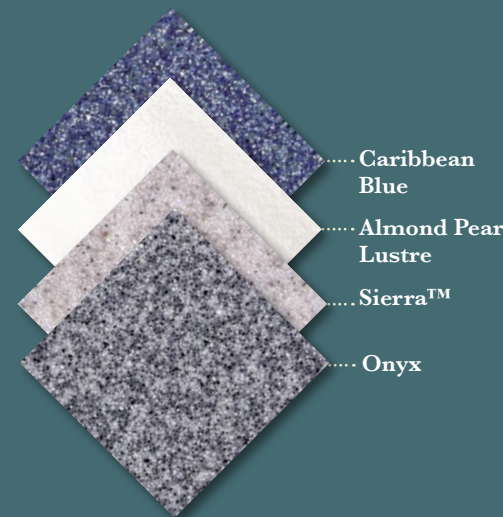

Genuine Lucite® spa surfaces allow you to realize your visions in deep, breathtaking color. Choose from a wide range of finishes to fit any decor — from stunning, textured granite to smooth, elegant marble styles. Lucite® acrylic has color that runs true to the core of the material. With proper care, your hot tub will be as rich and lustrous years from now.

"Sunbelt Spas & Lucite® Acrylic
A Winning
Combination"

Celestial Granite™ Series with Microban®

Gemstone® & Marble Series

Lustre™ Series: Swirls

Natural Granite Series®

Lustre™ Series®: Pearlescents

It's your heat. Hang on to it.