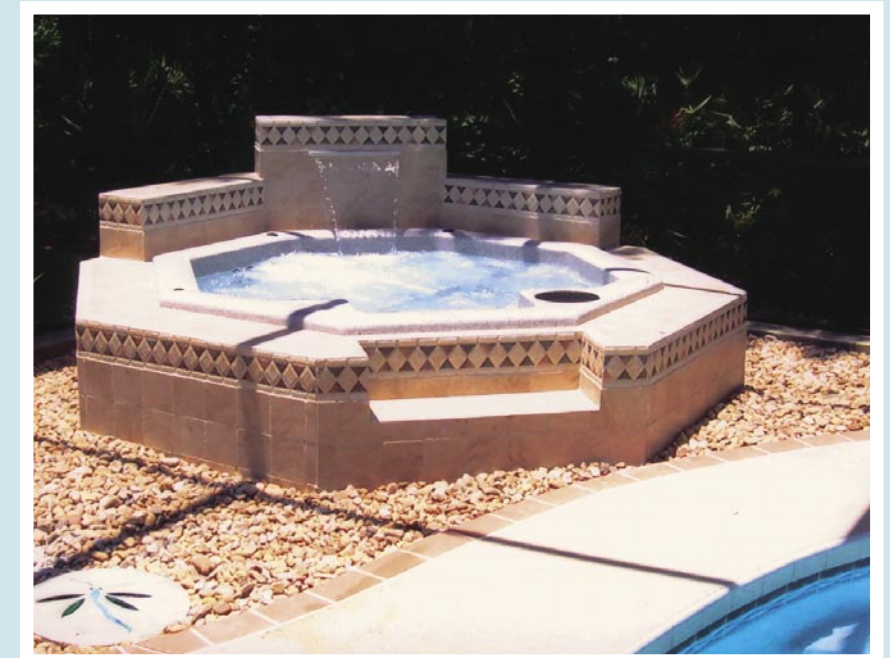

STANDARD FEATURES

- Interchangeable, adjustable recessed jets
- Unique foot massage jets on lounge
- Easy-to-reach topside custom control panel
- Auxiliary custom control panel on opposite side
- Full lumbar support
- 25 vibrant Lucite® acrylic spa colors
- 4 cover color options
- Spa light including red & blue lens
- Molded-in drink holders
- Built-in headrest
- Stress-relief neck jets
- Horizontal, recessed jetting
- Anti-float lounge
- Stainless steel handrails
- Fire resistant insulation foam
- Balboa M-7 Equipment
- Synthetic substructure
- 4" ABS heat sealing "Never Rot" bottom pedestal
- Multi-port air injectors
- Multi-pump system
- Smart winter mode freeze protection
- Automatic shutoff
- Air line clean out
- Sensor and pressure switch failure detection
- External fill/drain valve
- Sunbelt CPI EON® maintenance-free synthetic textured cabinet, available in Charcoal Gray or Redwood.
- Factory installed Ozonator standard on some models.

OPTIONS

- Microban® finishes
- Waterfalls
- 18 color analog lights
- 20 spot premium surround lighting
- 32 spot deluxe water infusion lighting
- Soothing aromatherapy
- Synthetic steps in red or grey
- Cover butler
- Sony CD/AM/ FM stereo (XM ready)
- Sony 6 disc CD changer
- Foot dome geyser jets in several models

Since 1979