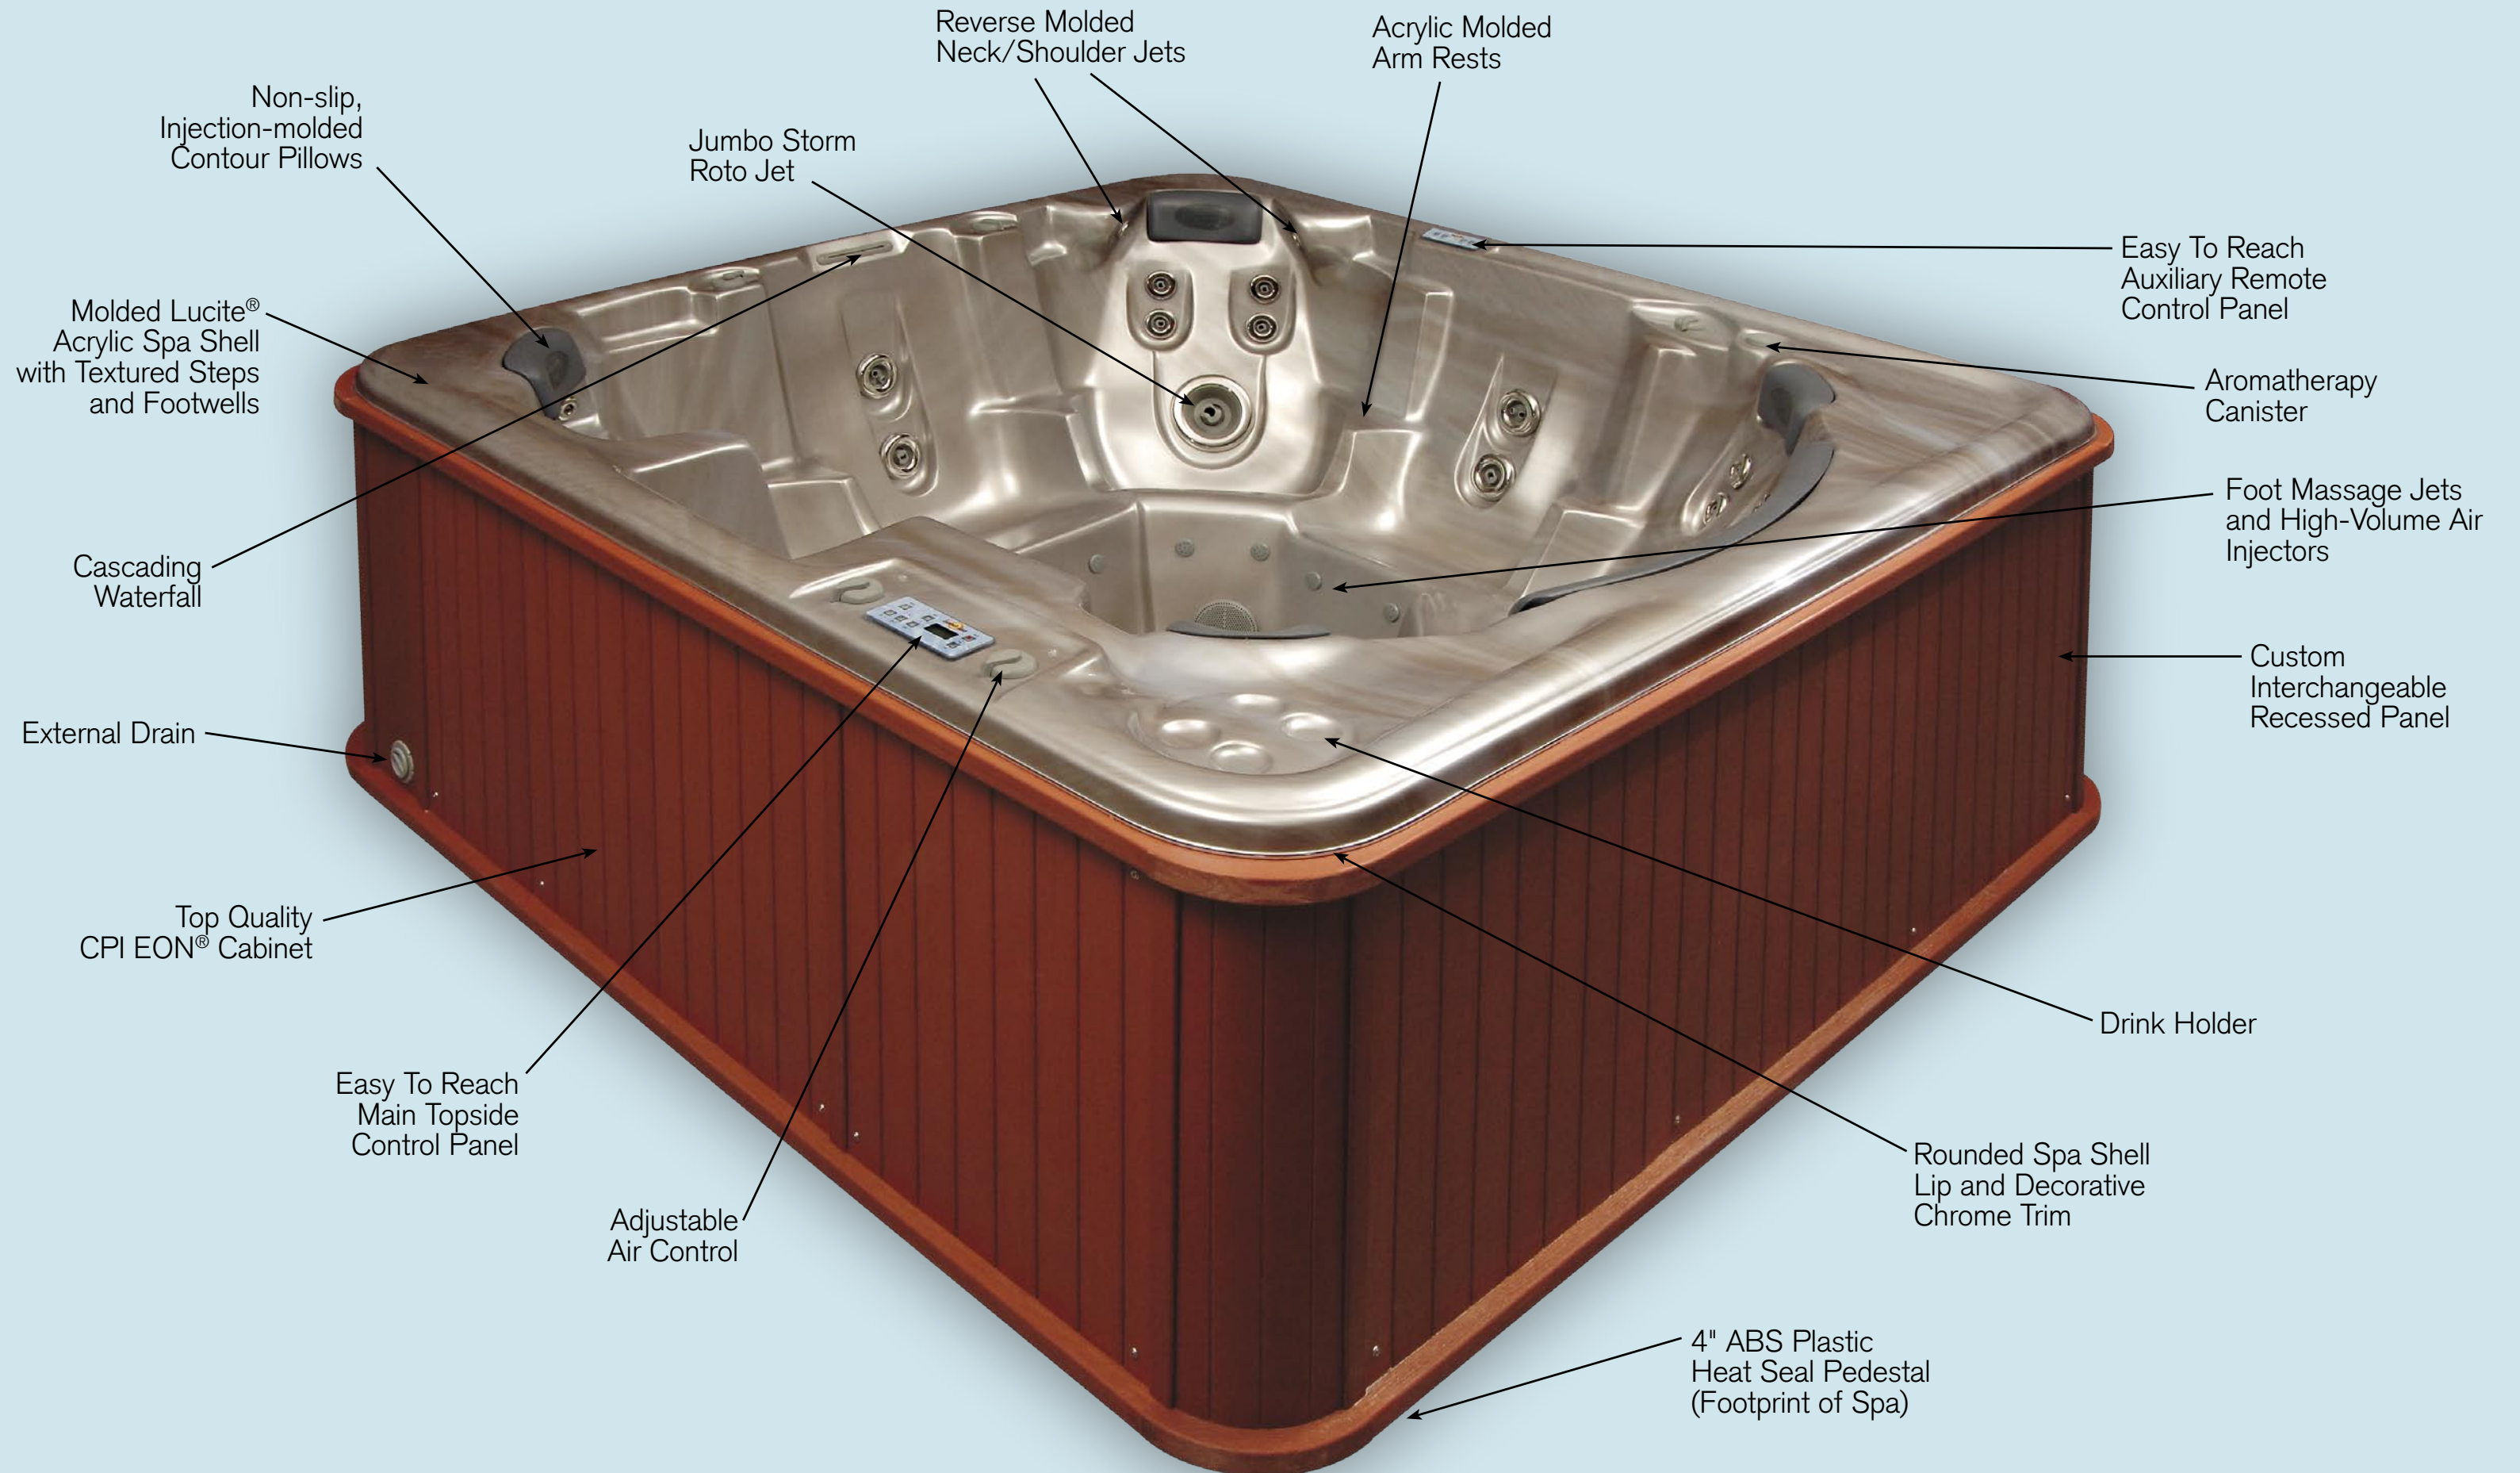

Standard Features & Options: