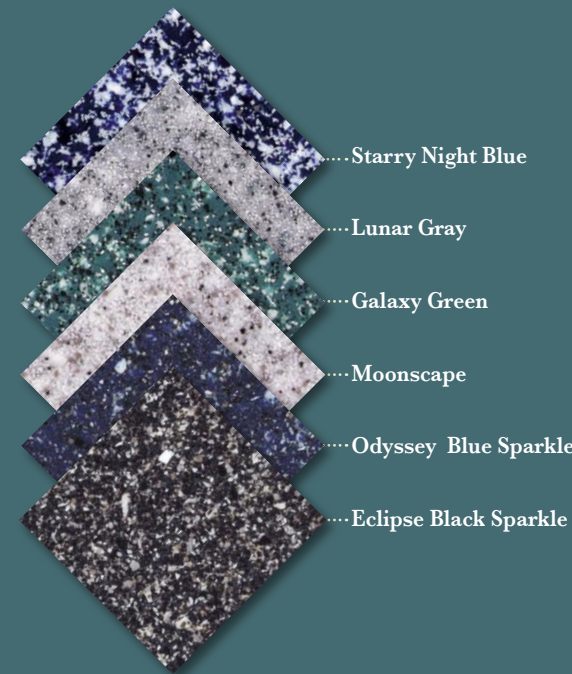

Celestial Granite™ Series with Microban®