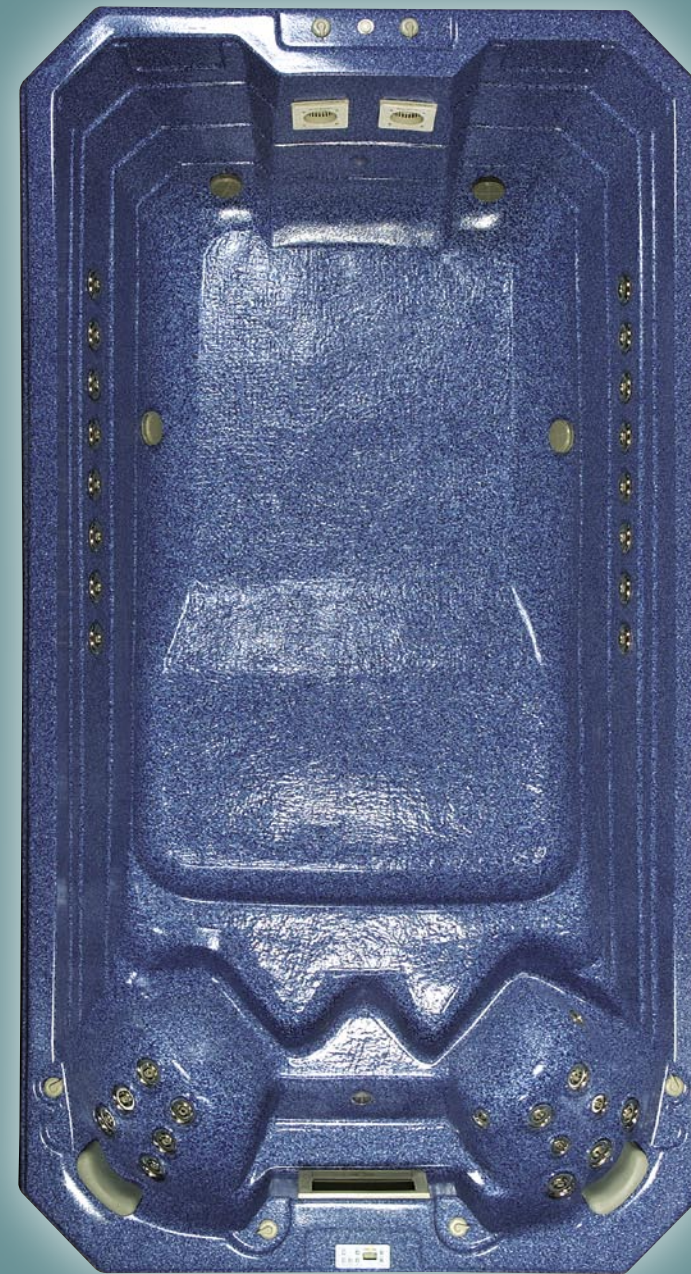

BADU Jets

The Endless Swimming Machine

The Olympic Swim Spa

The serious swimmer's dream delight! Over 15 1/2 feet long, with dual BaduStream swim jets and Sunbelt's unique Swim Lane System of side jets, the Olympic is tailor-made for the swimming enthusiast. The BaduStream jets create currents from a gentle flow — perfect for water jogging and resistance exercises — up to a 400 GPM rush that will give serious recreational swimmers a chance to really let out their stroke. As experienced swimmers know, one of the challenges is “staying in your lane.” Differences in side strength and stroke patterns create a tendency to pull to one side or another. Sunbelt's unique Swim Lane System keeps you “in the groove” with 16 side thrust jets that keep you centered in the swim lane. After a good swim, relax with a soothing massage in one of the two multi-jet Captain's Chairs at the spa end.

- 15' 7" x 8' 1" x 53" • 15 massage jets
- 16 swim lane side jets • 2 BADU swim current jets
- 2-5HP Massage Pumps (Dual Speed)
- 4HP Speck Swim Pump • Balboa Controls
- Ozonator • Dual Lights

"BADU Swim Jets Combined with 4HP Speck Pump can move 5000 gallons of water a minute"
— Tony, Speck Pumps

Swim Spas

Swimming, water jogging, aqua aerobics and resistance exercises are all great cardiovascular workouts, and they're about as low-impact as you will find. Combine these fitness benefits with the lowered blood pressure, improved circulation, and deep muscle relaxation of aqua massage therapy, and you've got the fabulous Sunbelt Swim Spa.

Sunbelt Swim Spas come in three models:

The Olympic — For the swimming enthusiast. An extended swim area and special swim lane features for the dedicated swimmer.

The Luxury — Seats 6 in the extended spa section, with generous workout room in the swim section.