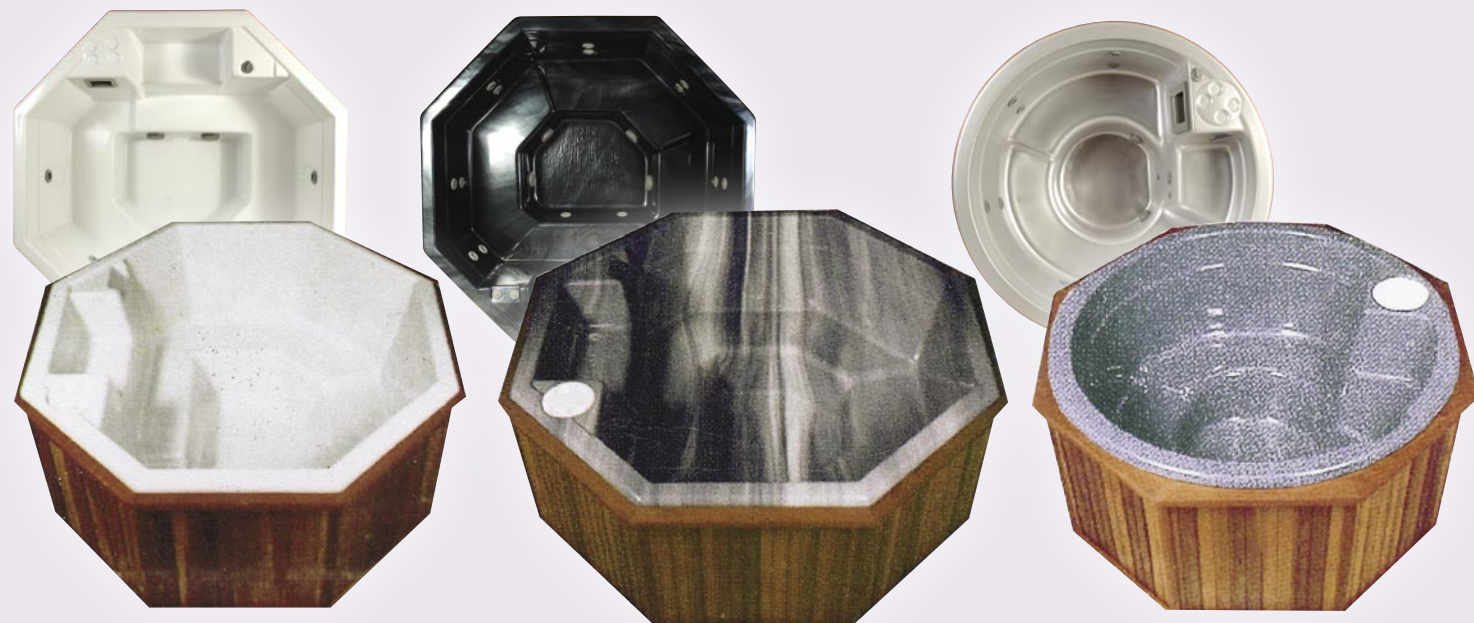

Special features include: dual level seating, lumbar support recessed jets, inground light niche, air turbocharged jet, and an extra-wide rim for custom placement of flagstone or decorative decking. Note that these spillover spas are made of real, stain-resistant cast acrylic, unlike others made of ABS plastic which stains badly over time. Spillover spas contain "Real Spa Jets" — Adjustable rotating massage jets. Not concrete jets.

6' Round Spillover Spa

6' x 34" • Seats 4-5 people
10 Rotating Therapy/Massage jets
14 Air Blower Injectors

In-Ground Series - Kidney Spa
Your custom spa with Seating for ten.

Design your own spa! The uniquely shaped Kidney Spa shell is preformed with a lounge seat and open bench seating for 10; just select the types of jets you'd like to have and your dealer will deliver it pre-plumbed and ready for in-ground installation.

- Seats 9-10 People
- Kidney Shell
- 11'3" x 7'6" x 36"
- 725 Gallons

The Perfect
In-Ground Spa!

Quality People Making Quality Spas

Octagon Series

Open bench dual level seating accomodates 5-6 people in the 10/15 jet Apollo and Nova while the 20/30 jet Corona has generous room for 7-8.

Apollo

Corona

Nova

6' 10" x 6' 10" x 37" • Seats 5-6 people
350 gallons • 10 & 15 jet models

8' x 8' x 37" • Seats 7-8 people
500 gallons • 20 & 30 jet models

6'1 x 6'1 x 36" • Seats 5-6 people
300 gallons • 10 & 20 jet models