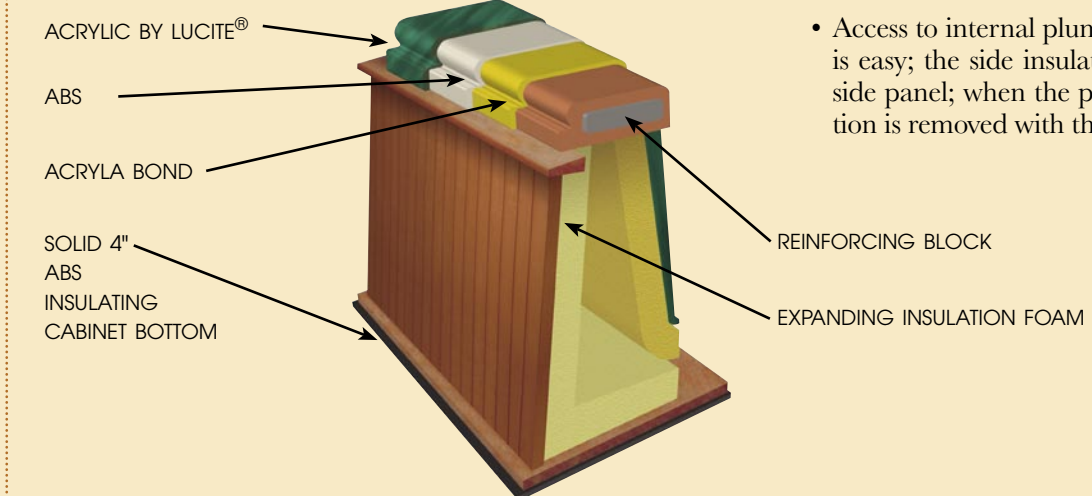

Advantages of HeatVault™ insulation system:

- Water stays warmer, longer, with lower energy costs
- Incidental heat generated by the spa pumps is effectively recycled back into the spa (this not only lowers your spa's heating costs, but also protects the pumps from overheating by providing a useful method of dissipating the heat they generate)
- Interior pipes and plumbing are fully insulated against freezing
- Access to internal plumbing and the spa's heater/pump systems is easy; the side insulation actually attached to each removable side panel; when the panels are removed for service, the insulation is removed with the panel, allowing for unobstructed access