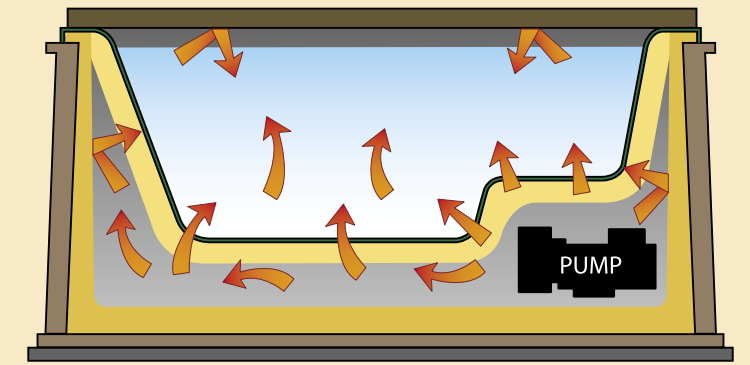

The water in your Sunbelt Spa stays warmer longer with lower energy costs thanks to the ingenious HeatVault™ insulation system built into the enclosure.

Rather than simply filling the interior of the enclosure with foam insulation, as many spas do, the HeatVault™ insulation system uses foam insulation on the bottom of the shell, the floor of the enclosure, and all four interior walls, creating a "dead air" space completely surrounded by insulation. This is the same principle as the double-glazed glass in your patio door, and it works for the very same reason: dead air, surrounded by an insulator, traps heat more efficiently than solid insulation itself.

The spas pumps are housed inside this insulated dead air space, which serves two purposes: it protects the pumps from freeze-up when the outside temperature falls below freezing (the pipes and plumbing are also insulated!), and incidental heat generated by the pump equipment adds to the insulating warmth of the interior air space rather than being lost to the outside.

Since the layers of insulation on the interior walls and floor of the enclosure are much thicker than the insulation on the bottom of the shell, the trapped heat of the interior air space rises up through the bottom of the spa shell and contributes to the heat of the water, effectively replacing the heat rising off the surface.