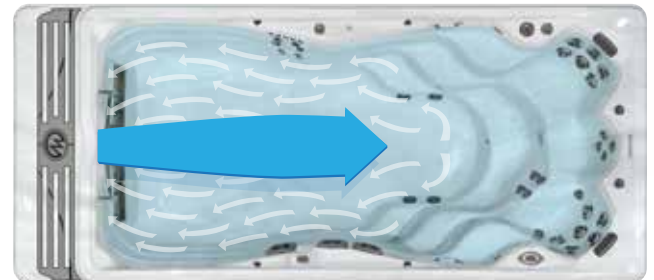

"The Michael Phelps Signature Swim Spa helped me when I was in serious training mode. It allowed my coach to see and advise me on how to perfect my stroke. Whether you're on day one of a training program, recovering from an injury or would enjoy a relaxing time with your family, you can benefit and feel great with a Michael Phelps Signature Swim Spa by Master Spas." — Michael Phelps

MOVING WATER

THE SHAPE OF A BETTER CURRENT

Swimmers and people who exercise will benefit from an improved swim experience. The unique curved design of a Michael Phelps Signature Swim Spa allows for water to travel along the bottom and curved walls, outside of the main stream of water, reducing turbulence and creating a smoother current.