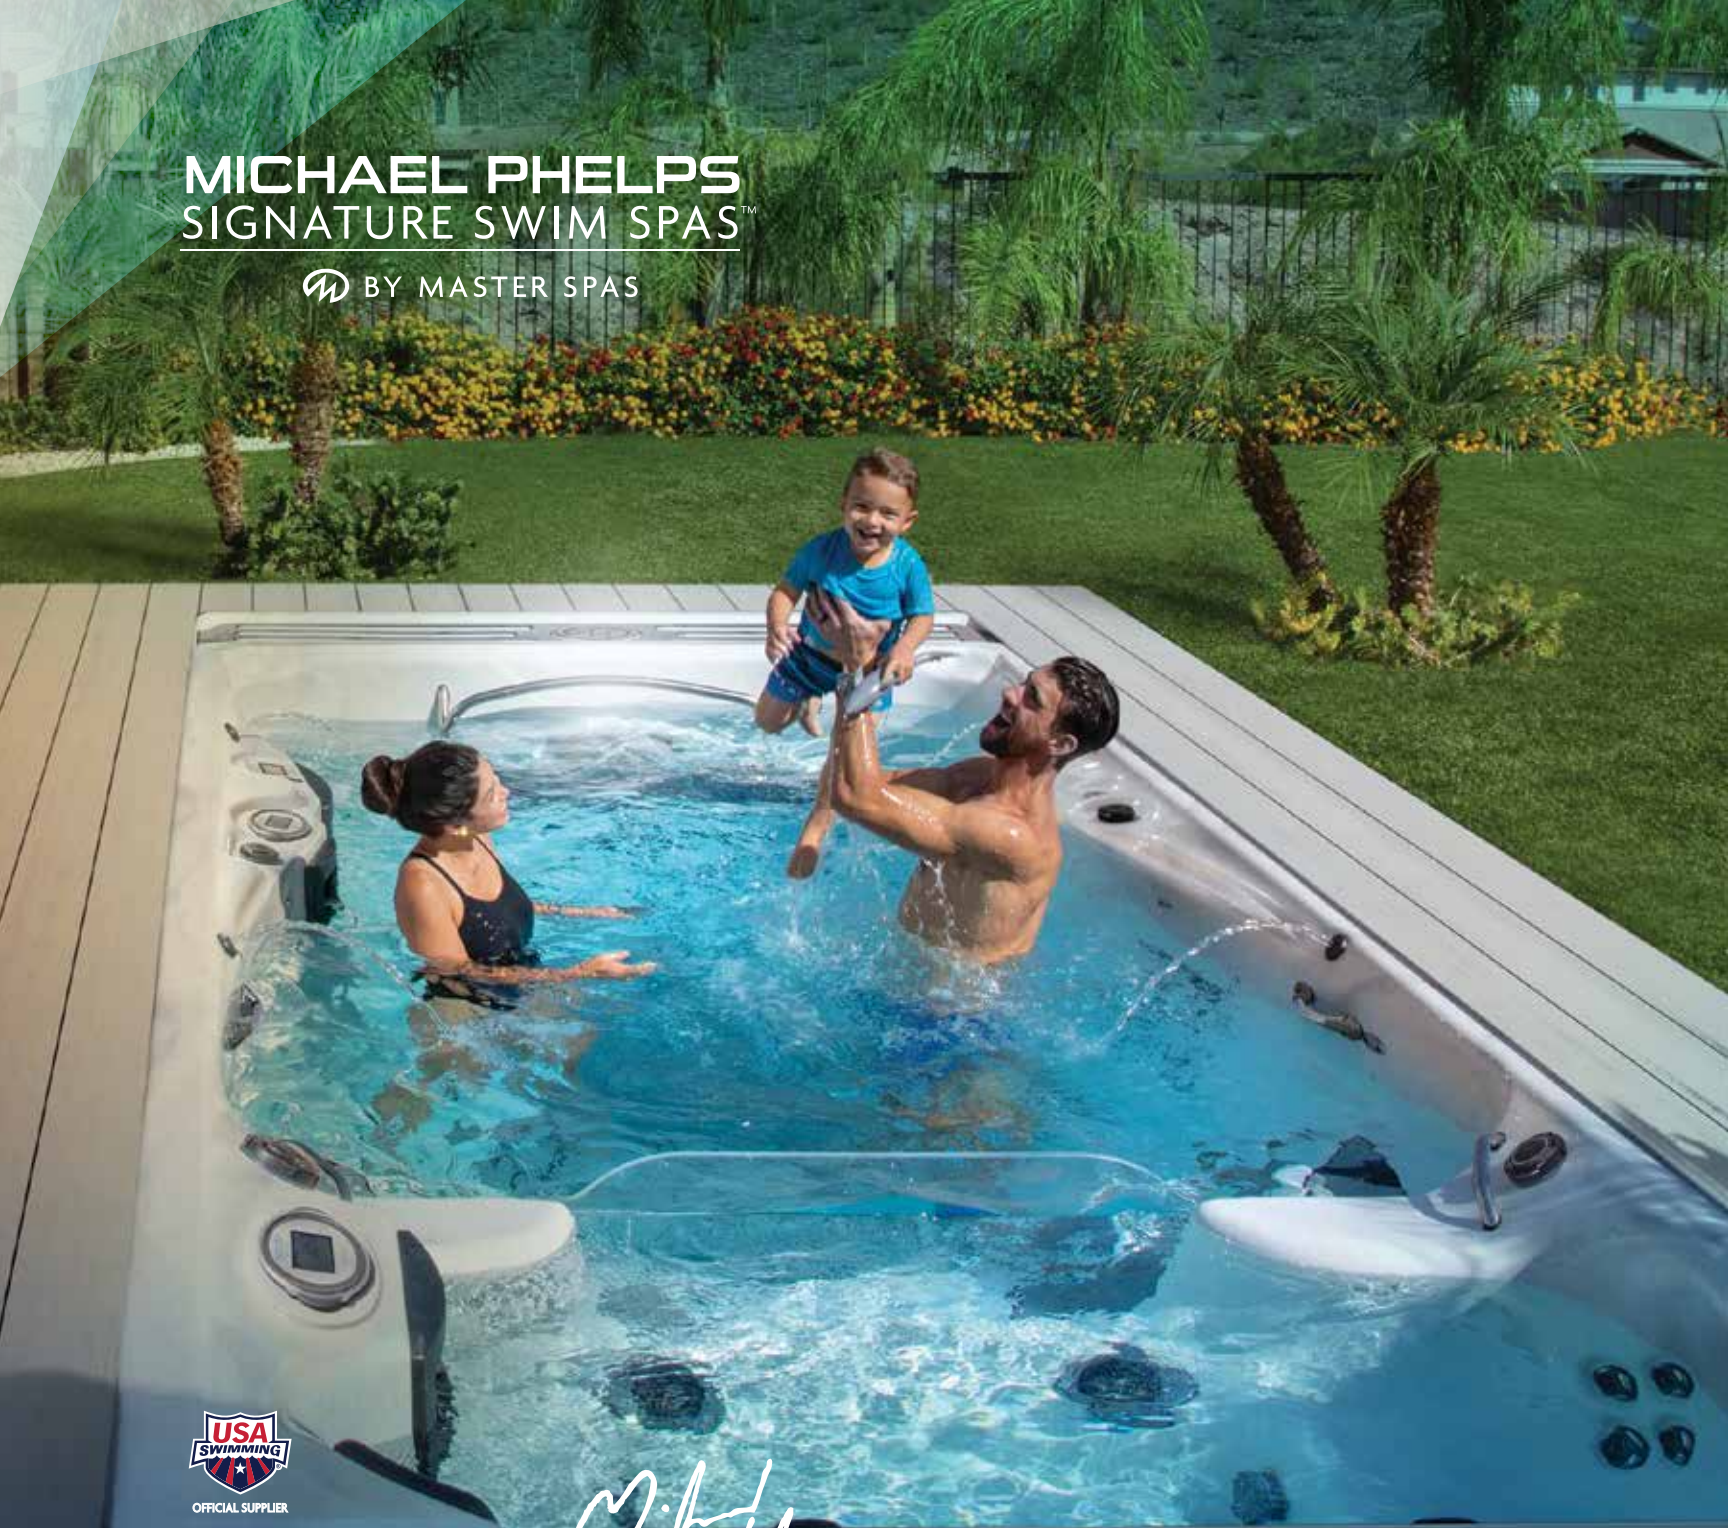

MICHAEL PHELPS SIGNATURE SWIM SPAS™

BY MASTER SPAS

OFFICIAL SUPPLIER

WIN YOUR DAY

Michael Phelps

RELAX. IT'S
**Master
Spas®**