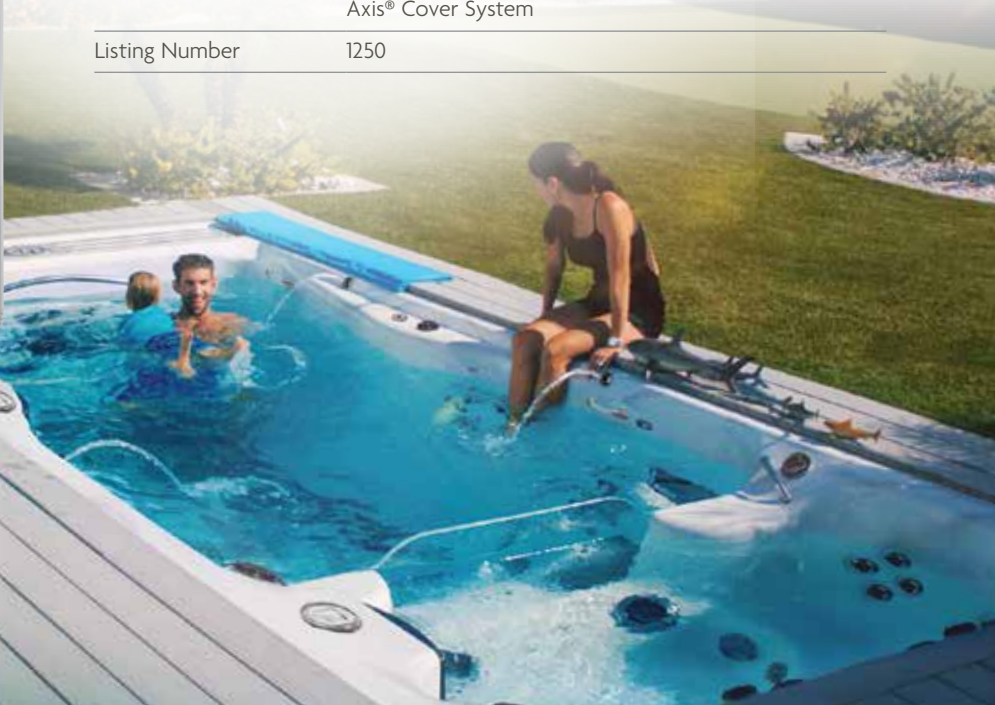

MP MOMENTUM™ D

The dual temperature of the MP Momentum D is the best of both worlds. The hot tub side will treat you with a hydrothermal massage that will renew your spirit. The swim side features separate controls to set the ideal temperature for your exercise or swim routine, as well as controls for the Wave Propulsion® Technology System. The Xtreme Therapy Cove on the swim side completes your full body massage.

Dimensions	231" x 94" (587 cm x 239 cm)
Depth	60" (153 cm)
Water Capacity	2,325 Gallons (8,801 L)
Weight: Dry/Full	3,700 lbs. (1,678 kg) / 24,390 lbs. (11,063 kg)
Propulsion System	Wave XP Pro Propulsion™ (North America) Wave XP Propulsion™ (International)
Power Requirement	240 V / 130 Amp Service (80 Amp International)
Pumps	3
Stainless Steel Jets	45 Jets, 2 Master Blaster® Foot Massage Therapy Jets
Water Features	5
Ozone System	Standard
Filtration	EcoPur® Charge
LED Lighting	Waterline
Premium Features	StressRelief Neck and Shoulder Seat™ Master Blaster® Foot Massage Therapy Master Force™ Bio-Magnetic Therapy System Wi-Fi Module Nonslip, Comfort Floor System
Exclusive Accessories	SwimNumber System™ H2Xercise™ Fitness System
Premium Options	Fusion Air Sound System Mast3rPur™ Water Management System Axis® Cover System
Listing Number	1250

This Master Spas video shows a more personal side of Michael Phelps and how he and his family enjoy spending time in the water these days.