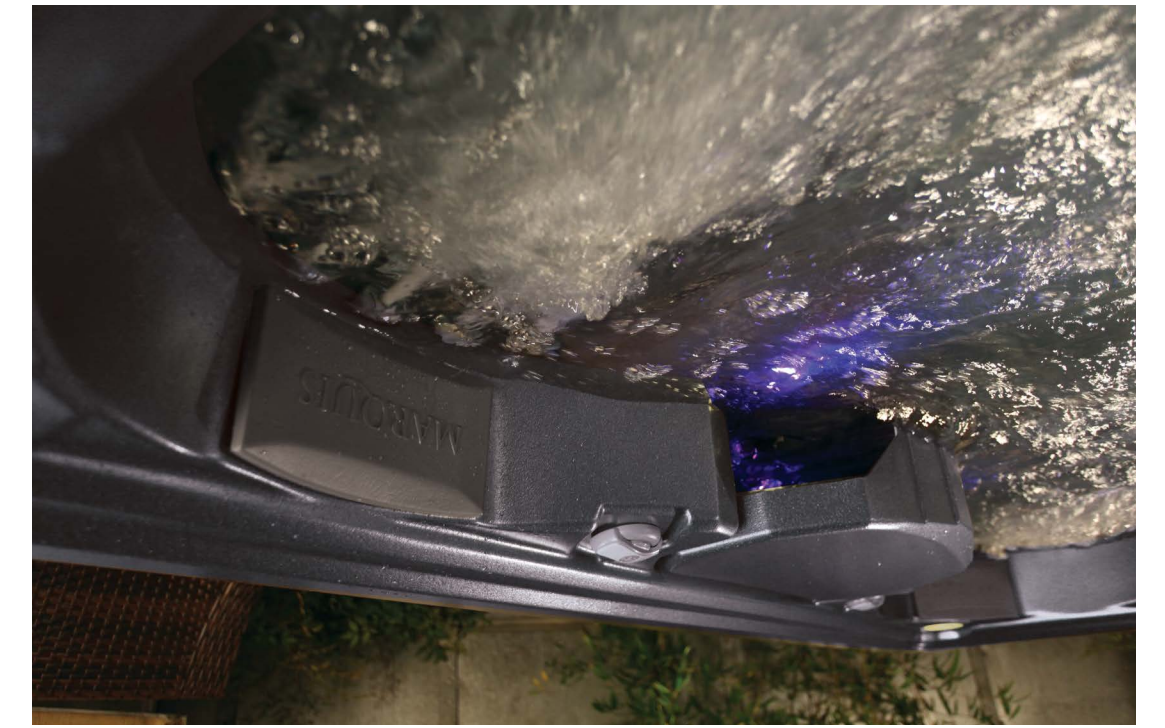

mid-height bucket seat features back

Exojet™s and access to the footwell jets

Tempo™ audio speakers

two backlit water features provide a

soothing visual and audio experience

filter cowlings tops the Quickskim™

filtration system

footwell Exojet™s soothe the tired feet

government approved suction fittings

hexagonal matrix reflexology footwell

deep therapy bucket seat with neck,

shoulder, mid- and lower-back Exojet™s

air control valve intensifies jet

turbulence

backlit drink holders emit a soft glow

angular, geometric design language

makes a distinctive statement

e-SERIES™
DETAILS

e-SERIES™ HOT TUBS ARE e-WISE: energy-wise and eco-wise. Any way you look at them, e-Series™ hot tubs are the easy, mindful choice. Easy to own and operate, they cost just pennies a day to run.

SMARTCLEAN™ SOFTWARE controls the filtration of the hot tub after you use it. It draws water and debris through the Quickskim™ filters to eliminate body oils, dirt, and debris. Mind-free water care...how smart!

e-ZONE™ HYDROTHERAPY system delivers the perfect massage every time, in every position. From neck and shoulder Exojet™s, to whole back therapy, additionally legs and feet, you'll experience pure relief. All of the pleasure is operated by the convenient control which faces inward so it's always at your fingertips.