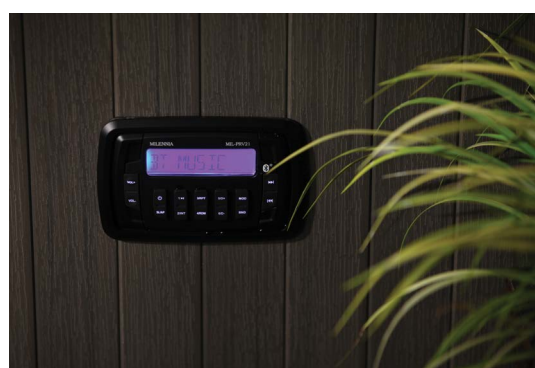

TEMPO™ AUDIO WITH BLUETOOTH TECHNOLOGY