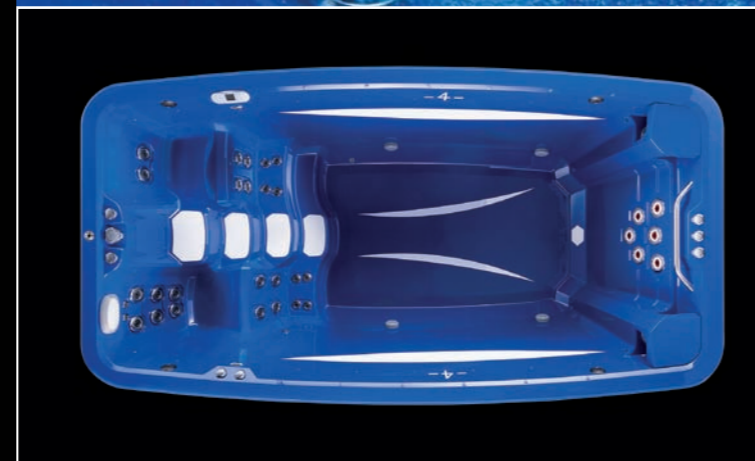

ATV

AQUATIC TRAINING VESSELS™

swimmers...take your position with lane and center marks

SIMPLY PRISTINE.

Marquis® reputation for pristine water management carries over into ATV™s as well. Anti-microbial treatment in filtration, corona discharge ozonators, and SmartClean™ automatic clean-up cycles work with a simple sanitization process to allow for hours, days, weeks and months of continuously clean water use.