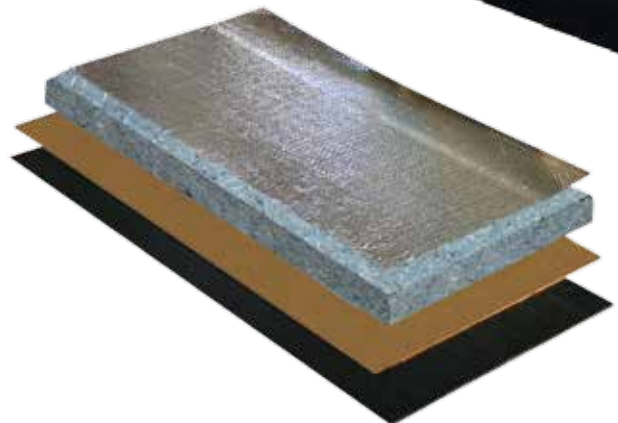

STEEL SUBSTRUCTURE

The steel substructure used in MAAX® Spas hot tubs has the highest strength to weight ration of any building material available. The light-gauge steel frame provides greater structural integrity than wood, as well as superior corrosion protection for a much longer life. Unlike wood, steel is dimensionally stable. It will not expand or contract with moisture, which over time can damage the spa's exterior. Sturdy and built to last, the inorganic properties will never rot, warp, split or crack and eliminate worries of animal infestation or termite damage. Stronger, more durable and ideal for the environment – it's the obvious choice for a lifetime of worry-free fun.