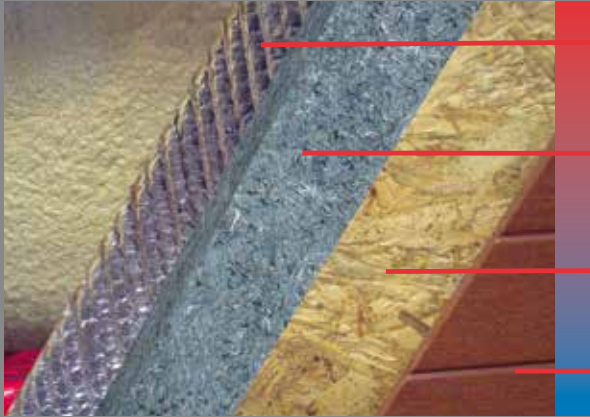

THERMO-LOCK™