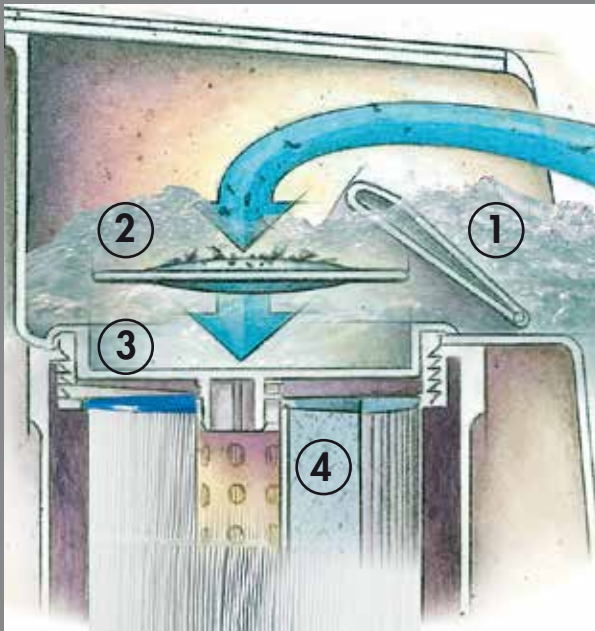

6 STEP CLEANING SYSTEM

1. Weir door – Breaks the water surface tension and traps debris
2. First Filter™ – Removes oil and ultra fine particulates when filtering
3. Basket – Captures debris before filtering for easy removal
4. Spa filter – Oversized filter permits high flow and cleans water
5. CleanZone™ – Creates ozone to oxidize debris
6. CleanZone II™ – Water passes directly over the UV for next level sanitization

FIRST FILTER™

Our unique First Filter™ removes silt and fine particulates that would pass undetected through an ordinary filter. The skimmer basket traps larger materials such as leaves and debris - and the basket is then easily removed for quick cleaning. A MAAX® Spas' exclusive feature.

CLEANZONE™

MAAX® Spas CleanZone™ water purification system will automatically maintain healthy, crystal clear water while greatly reducing chemical maintenance. CleanZone™ is a Corona Discharge ozone system that disinfects and cleans your spa water.

CLEANZONE II™

The CleanZone II™ system combines the power of UV-C light and ozone, the same technology utilized in many communities around the world to purify drinking water. CleanZone II™ kills 99.9% of micro organisms, bacteria, viruses and parasites while oxidizing debris left behind. This system is the perfect blend of hygiene, purity and technology.