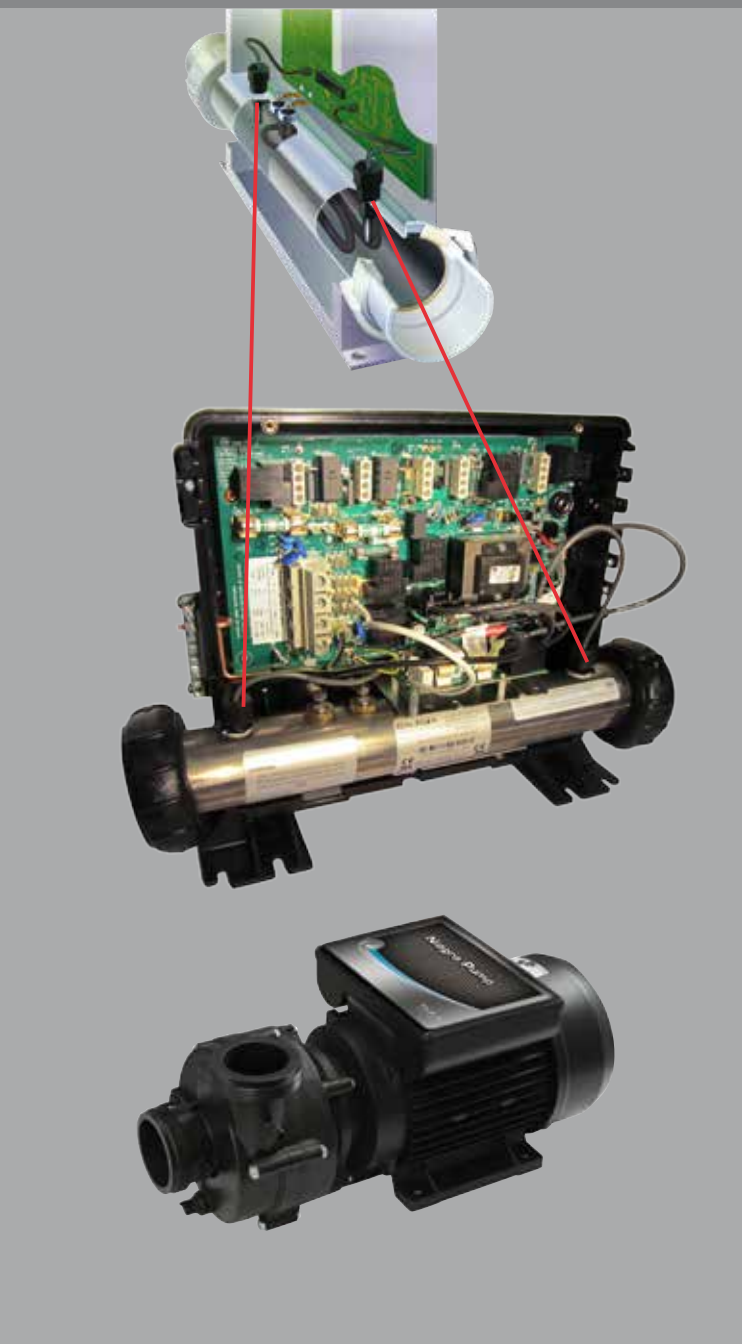

POWERWORKS™ WITH M7 TECHNOLOGY

An advanced, state of the art spa controller provides the ultimate in ease of use, safety and reliability for every spa user. The Powerworks™ with M7 technology is a revolutionary new hardware/software platform that completely eliminates mechanical sensor switches and remote through-wall temperature sensors. The M7 platform features two identical solid state sensors that are mounted inside the heater manifold. These Smart Sensors accurately and reliably measure water temperature while monitoring critical water conditions without the possibility of failure due to mechanical switch malfunction.

POWERFUL PUMP

The MAAX® Spas collection is fitted with the 2.0 HP Balboa Niagara dual speed pump. It supplies the specific performance required for zone seating and focused therapy, ensuring a powerful, deep and relaxing spa experience. The improved pump volume and extra power mean this pump can operate with less revolutions to create the desired water pressure, reducing wear and prolonging its life cycle.