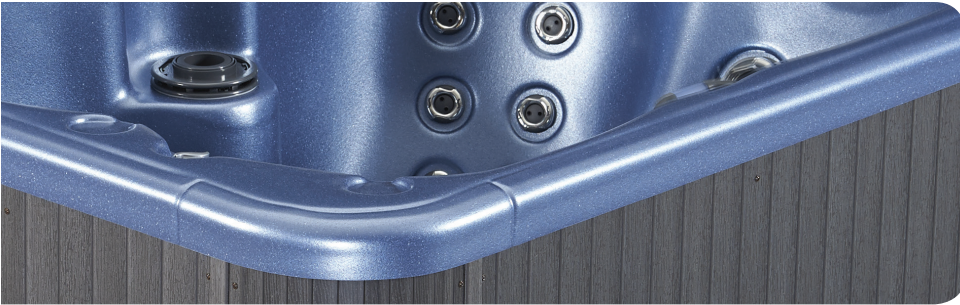

GL3

DELUXE EDITION

At 32" deep, this three to four person spa is roomier than most. That's because of the smart use of contours and creative seating design that were applied to this model. Each seat has been tooled to provide a comfortable, relaxing soak and a powerful, steady flow to all jets. Molded-in cup holders add convenience to the spa experience!

Seats 3-4 | 17 Jets | 1 Pump

Standard Features:

- Seating: Bucket and Lounger
- Two neck jets
- 2 hp (4 bhp) jet pump
- Weight 420 lbs. / Capacity 230 gal.
- 78" L x 60" W x 32" H
- Multi-color prism bulb

EXCEL

GL3 PREMIUM EDITION

For the ultimate experience, choose the Premium Edition EXCEL™ Series, already upgraded with every available option:

- Premium NaturAll™ Cabinet
- SuperTherm™ Cover
- Soft-Glo™ Light Package
- Ozone System
- Stainless Steel Jets