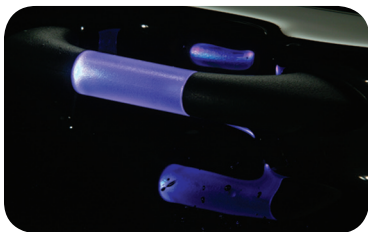

Stainless Steel Jets

Jets finished with the look of bright, reflective stainless steel offer years of beautiful performance.

SuperTherm™ Cover

Full 5":3" taper offers maximum coverage and insures optimal thermal efficiency — keeps spa water warm with lower energy requirements.