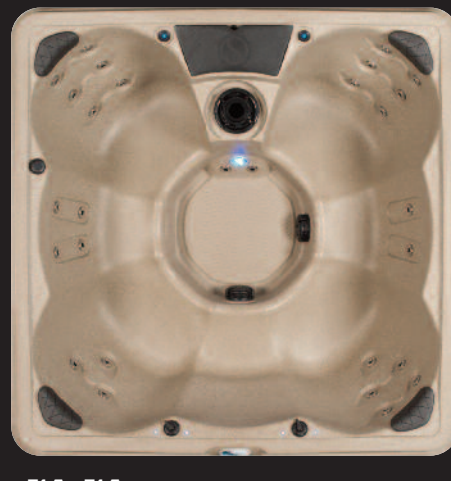

G-2B Luxury

Cyprus

74.5 x 74.5