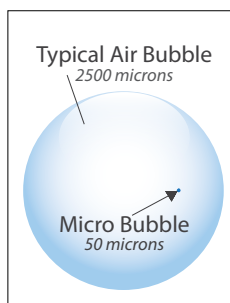

SILK SPAS™

One of the Most Advanced Skin Rejuvenation Systems in the World, Is Now Available in a Hot Tub.

MicroSilk® is a revolutionary skin treatment system that uses oxygen to stimulate collagen production in your skin. Your skin's natural collagen production gradually subsides as you age. This reduction in collagen levels leads to the thinning of your skin which causes fine lines, wrinkles and the appearance of age spots.

Exposing your skin to MicroSilk® for just 20 minutes a day will re-stimulate past collagen levels leaving your skin looking smooth and beautiful and removing years from your appearance.

For those who suffer from Ichthyosis, Psoriasis, Eczema and other skin conditions, consider a Silk Spa (below). A Silk Spa is a portable, personal spa that can be emptied and filled with ease and placed in very small spaces or indoors. This is the popular choice for those who require regular MicroSilk® treatment for their skin condition.

The Science of MicroSilk®

SKIN CONDITION TREATMENTS

- Ichthyosis
- Psoriasis
- Eczema
- Scar Tissue Reduction
- Irritated or Flaking Skin

BEAUTY & HEALTH BENEFITS

- Removes impurities from pores
- Leaves your skin silky smooth
- Plumps and hydrates skin
- Energizes skin cells
- Kills bacteria
- Promotes tissue healing
- Improves serotonin levels