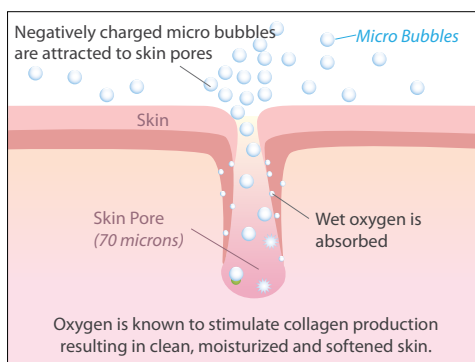

SILK SPAS™

One of the Most Advanced Skin Rejuvenation Systems in the World, Is Now Available in a Hot Tub.

MicroSilk® is a revolutionary skin treatment system that uses oxygen to stimulate collagen production in your skin. Your skin's natural collagen production gradually subsides as you age. This reduction in collagen levels leads to the thinning of your skin which causes fine lines, wrinkles and the appearance of age spots.

Exposing your skin to MicroSilk® for just 20 minutes a day will re-stimulate past collagen levels leaving your skin looking smooth and beautiful and removing years from your appearance.

For those who suffer from Ichthyosis, Psoriasis, Eczema and other skin conditions, consider a Silk Spa (below). A Silk Spa is a portable, personal spa that can be emptied and filled with ease and placed in very small spaces or indoors. This is the popular choice for those who require regular MicroSilk® treatment for their skin condition.

The Science of MicroSilk®

SKIN CONDITION TREATMENTS

- Ichthyosis
- Psoriasis
- Eczema
- Scar Tissue Reduction
- Irritated or Flaking Skin

BEAUTY & HEALTH BENEFITS

- Removes impurities from pores
- Leaves your skin silky smooth
- Plumps and hydrates skin
- Energizes skin cells
- Kills bacteria
- Promotes tissue healing
- Improves serotonin levels