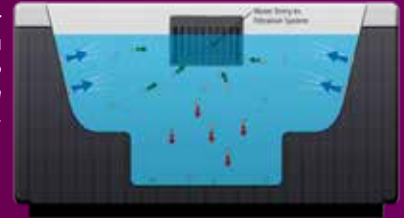

Self-Cleaning Sweeper Jet

The Floor of a Hot Tub Collects Settled Debris and Contaminants. So Coast Spas Developed the Self-Cleaning Sweeper Jet.

It is inevitable that dirt, sand and other debris will find it's way into your hot tub. It can be brought in on your feet, blow in by the wind or simply fall from the trees or a structure above. Regardless of how it got into your hot tub, the last thing you want is for it to stay in your water - collecting over time on the floor of your spa.

Our Self-Cleaning Sweeper Jet is activated during the filtration cycle and blasts the collected dirt, sand and other debris off the floor to where it can be drawn into the filtration system. It's incredible how something so small could make such a difference to your hot tub enjoyment.

STANDARD HOT TUB FILTRATION
Allows debris to collect at the bottom of your hot tub.