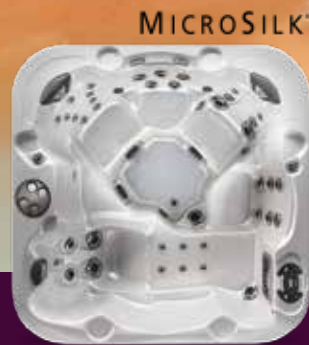

VANTAGE

Seating 5 Adults
Capacity 1196 L | 316 US Gal
Dimensions 81.5 x 81.5 x 40 in
207 x 207 x 101.5 cm
Jets / Class 32 JET - ELITE
4HP + MicroSilk®