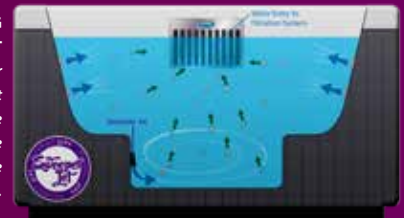

SELF-CLEANING SWEEPER JET
A jet of water positioned to lift debris from the spa bottom to be collected by the filtration system.