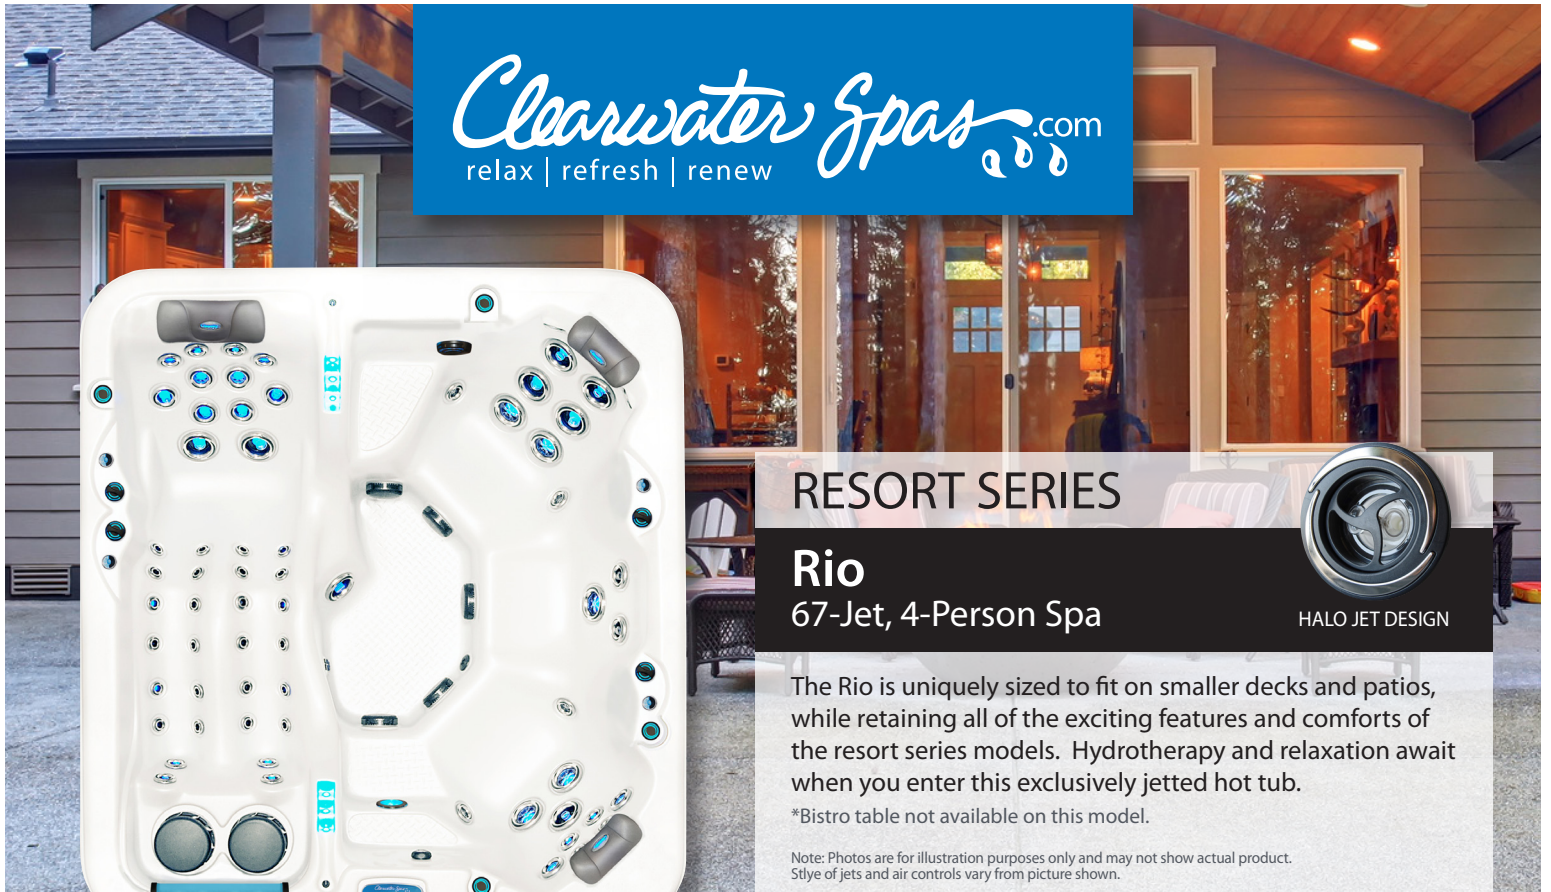

## RESORT SERIES

### Rio 67-Jet, 4-Person Spa

HALO JET DESIGN

The Rio is uniquely sized to fit on smaller decks and patios, while retaining all of the exciting features and comforts of the resort series models. Hydrotherapy and relaxation await when you enter this exclusively jetted hot tub.