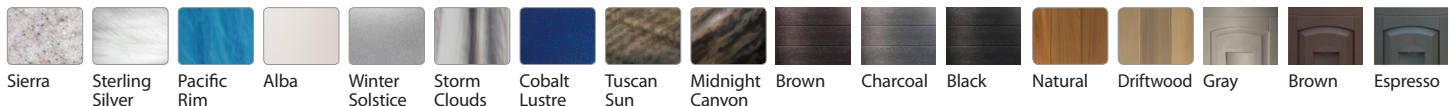

STANDARD SPA SHELL COLORS

WARRANTY (NORTH AMERICA)

* Excludes ThermalWood and Cedar

MSRP:
$10,795