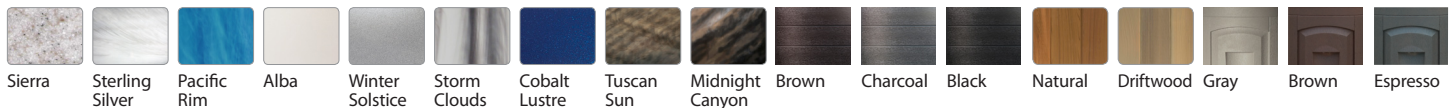

OPTIONS

- **Audio Entertainment:** ClearPlay™ Bluetooth audio system with 2 marine-grade speakers & subwoofer
- **Cabinet:** RIM system

STANDARD SPA SHELL COLORS

Sierra Sterling Silver Pacific Rim Alba Winter Solstice Storm Clouds Cobalt Lustre Tuscan Sun Midnight Canyon Brown Charcoal Black Natural Driftwood Gray Brown Espresso