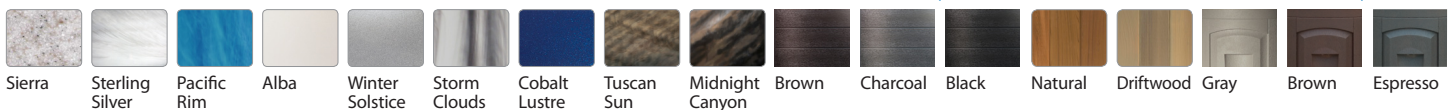

OPTIONS

- **Audio Entertainment:** ClearPlay™ Bluetooth audio system with 2 marine-grade speakers & subwoofer
- **Cabinet:** RIM system

STANDARD SPA SHELL COLORS

STANDARD CABINET | THERMALWOOD® OR CEDAR®