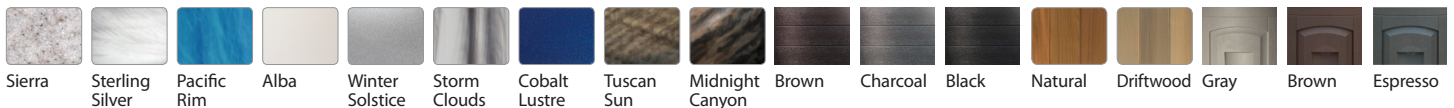

OPTIONS

- **Audio Entertainment:** ClearPlay™ Bluetooth audio system with 2 marine-grade speakers & subwoofer
- **Cabinet:** RIM system

STANDARD SPA SHELL COLORS

STANDARD CABINET | THERMALWOOD® OR CEDAR®