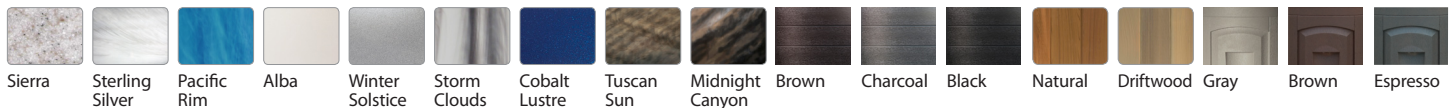

STANDARD SPA SHELL COLORS

STANDARD CABINET | THERMALWOOD® OR CEDAR®

OPTIONAL CABINET | RIM

WARRANTY (EUROPE)

* Excludes ThermalWood and Cedar

MSRP: