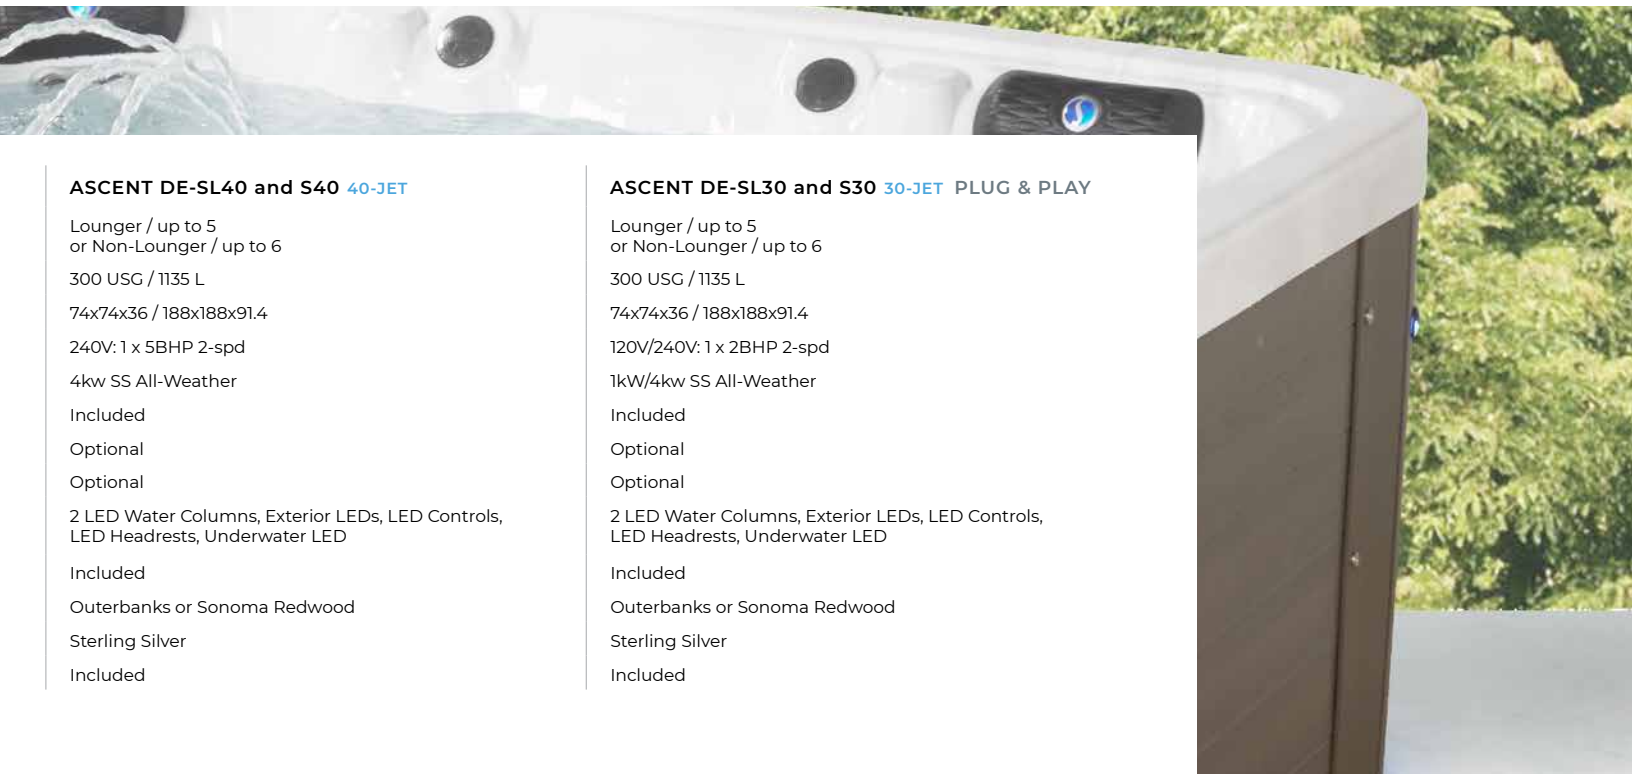

ASCENT DE-SL40 and S40 40-JET

Lounger / up to 5
or Non-Lounger / up to 6

300 USG / 1135 L

74x74x36 / 188x188x91.4

240V: 1 x 5BHP 2-spd

4kw SS All-Weather

Included

Optional

Optional

2 LED Water Columns, Exterior LEDs, LED Controls,
LED Headrests, Underwater LED

Included

Outerbanks or Sonoma Redwood

Sterling Silver

Included

ASCENT DE-SL30 and S30 30-JET PLUG & PLAY

Lounger / up to 5
or Non-Lounger / up to 6

300 USG / 1135 L

74x74x36 / 188x188x91.4

120V/240V: 1 x 2BHP 2-spd

1kW/4kw SS All-Weather

Included

Optional

Optional

2 LED Water Columns, Exterior LEDs, LED Controls,
LED Headrests, Underwater LED

Included

Outerbanks or Sonoma Redwood

Sterling Silver

Included