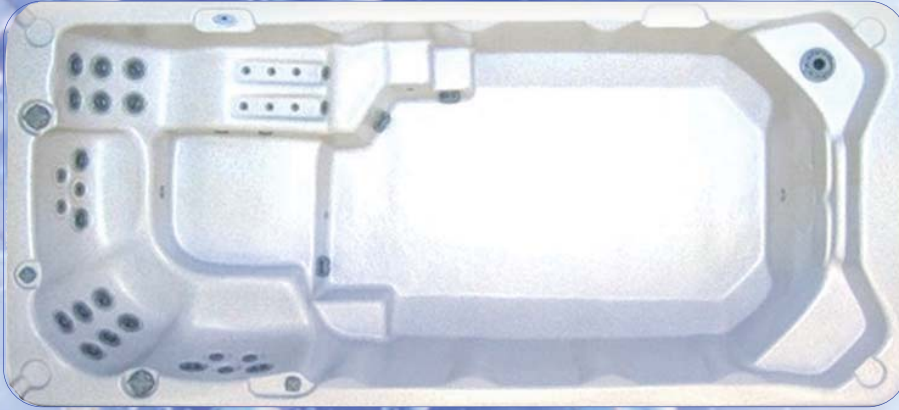

ATERA ANYTEMP® SWIM SPAS

All Swim Spas feature Exclusive Full Cycle® Therapy System with Lower Back, Upper Back and Full Back Therapy Seats.

Three Adjustable Ultimate Power® River Swim Jets provide custom swim lane flow speeds, perfect for walking & swimming.

Fitness, Trainer & Olympic

Atera AnyTemp® Swim Spas provide exclusive custom aquatic Fitness, Training and Swimming at home 365 days a year! Three models feature 20 or 30 interchangeable, adjustable Ultimate Power® Jets and two Swim Jet options. Four Full Cycle® Therapy stations provide the same full body therapy as all patented Atera AnyTemp® Spas. The Olympic model features three adjustable River Swim Jets providing an endless current that's perfect for all skill levels. Everyone will enjoy the patented health & wellness benefits of perfect temperature, Cold, Tepid, Warm or Hot healing water at home, outdoors 365 days a year!

Size: 91" Wide x 191" Long x 51" High
Dry Weight: 2,800 lbs.
Filled Weight: 21,000 lbs.
Gallons: 2,300
Electrical Requirements: 240V, 4 Wire, GFCI Protected 50A Service

ADDITIONAL FEATURES:

- Exclusive Lower Back, Upper Back & Full Back Therapy Seats & Full Body Therapy Lounge
- Both Water & Air Valves customize Flow & Pressure to all adjustable Ultimate Power® Jets
- (4) Swim Jets or (3) adjustable River Jets
- Multi-Color LED Spa & Swim Lane Lights
- 2 lb. Foam Insulation, Radiant Barrier Insulated Inner-Seal Cabinet Panels & Comfort Cover®
- Solid Support Base Pad and ABS Sealed Bottom
- Simple Set® Digital Topside Control Panel(s)